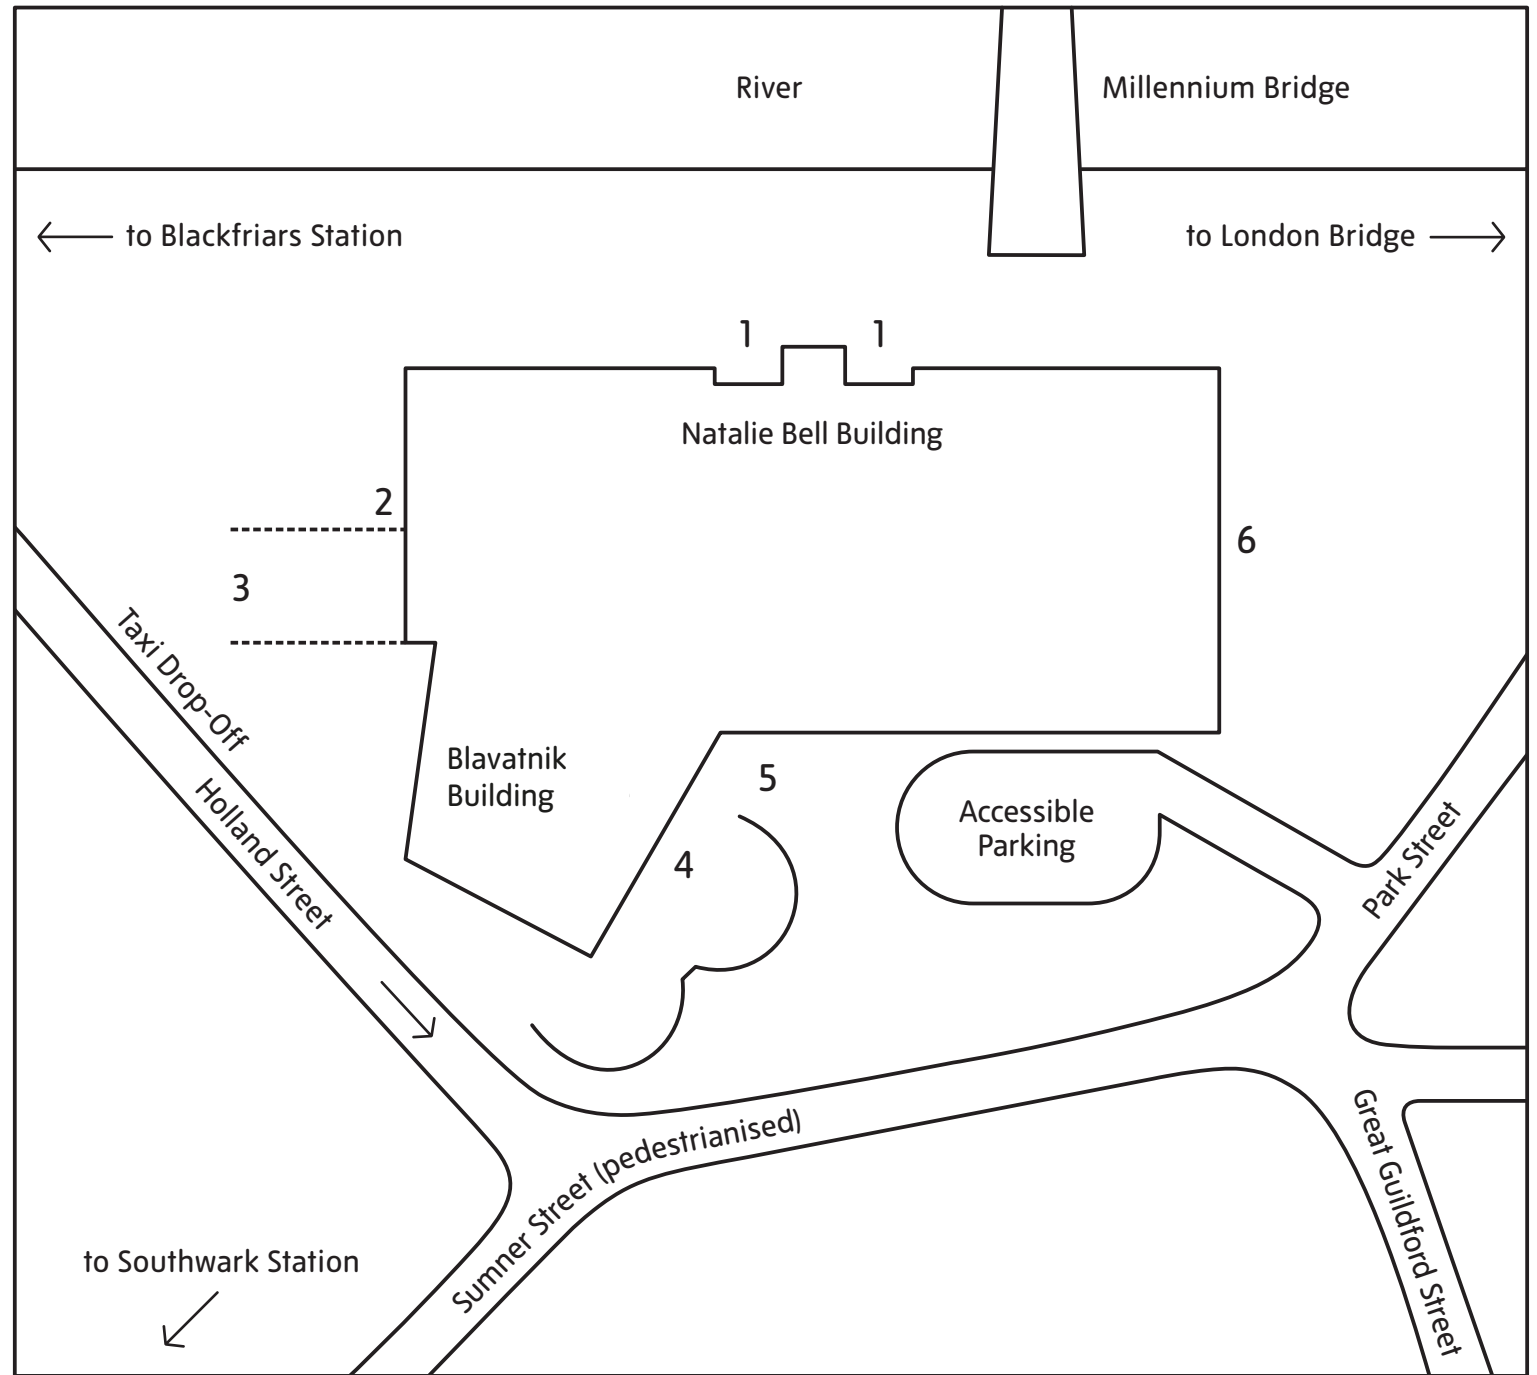

TATE MODERN

ENTRANCES

- 1 River
- 2 Café
- 3 Turbine Hall
- 4 Blavatnik Building
- 5 South
- 6 Staff