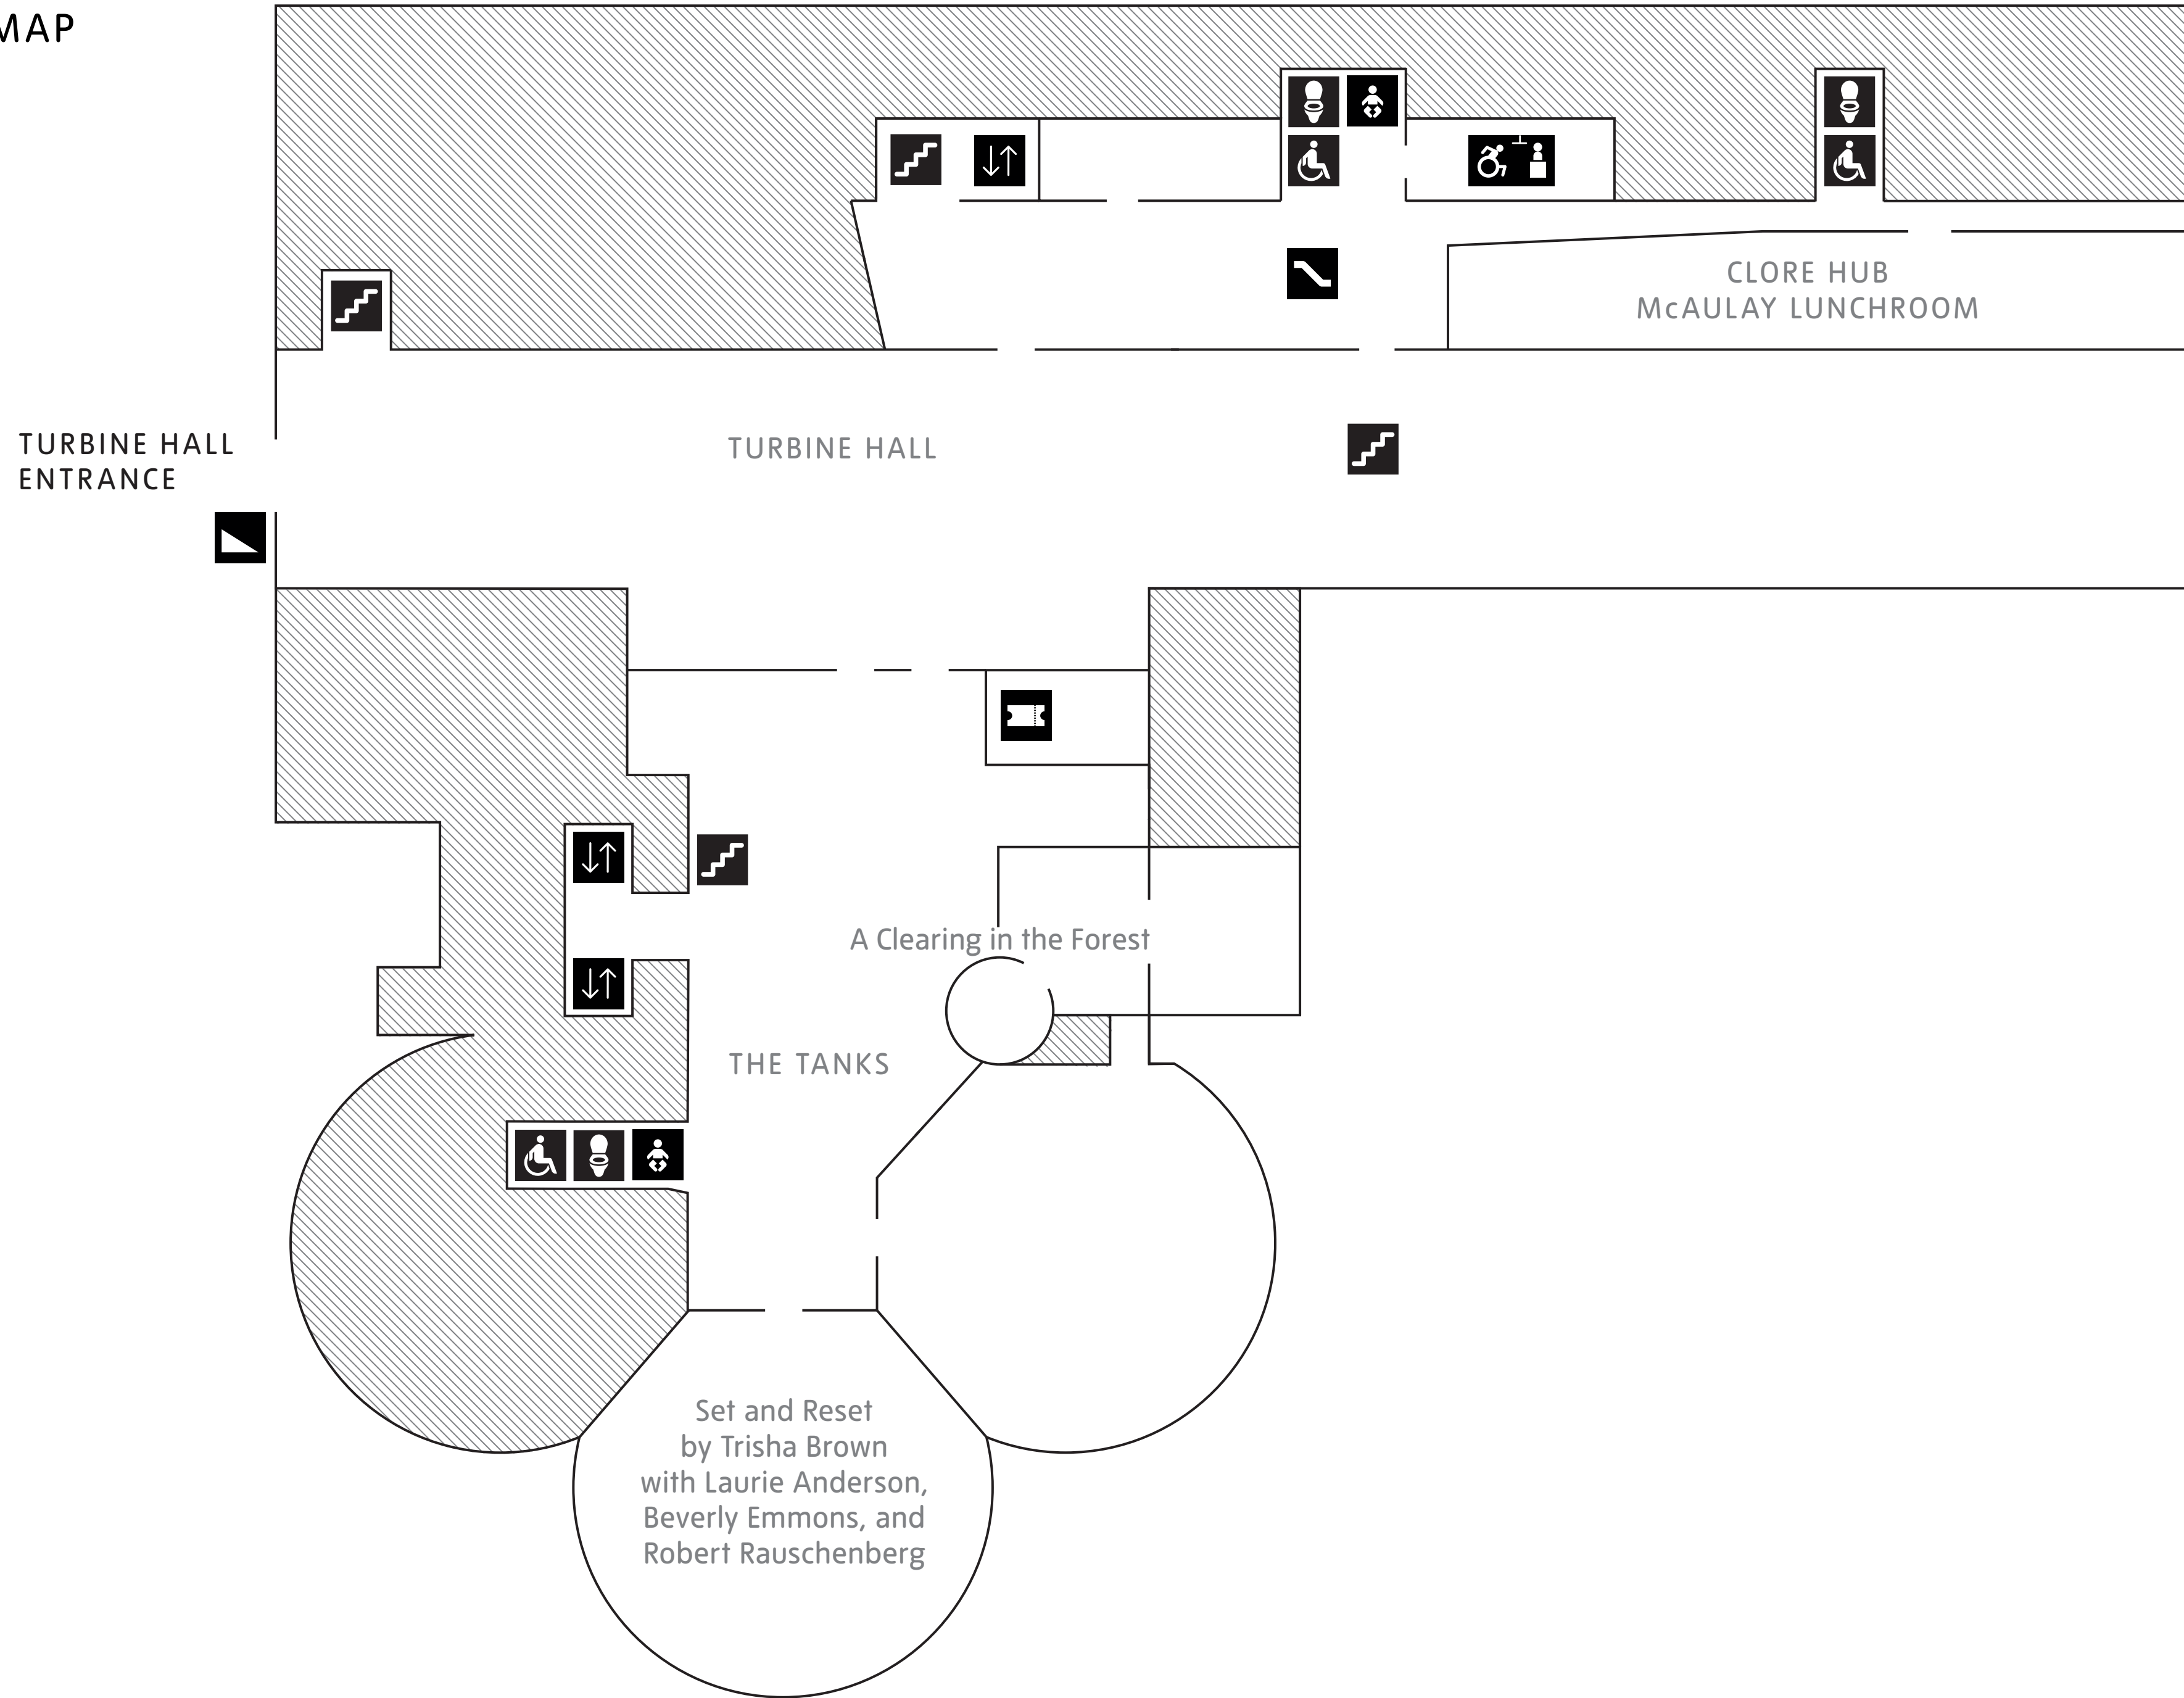

TATE MODERN MAP

TATE MODERN MAP

RIVER THAMES

Key

- Tickets
- Lifts
- Step-free
- Stairs
- Escalator
- Cloakroom, lockers
- Baby change
- Toilets
- Accessible toilets
- Changing Places toilet

0

TATE MODERN MAP

TATE MODERN MAP

COLLECTION DISPLAYS

IN THE STUDIO

- 1 Agnes Martin and Lenore Tawney
- 2 Studio Practice
- 3 Mohan Samant
- 4 Explore *In the Studio*
- 5 International Surrealism
- 6 The Disappearing Figure: Art after Catastrophe
- 7 Painting with White
- 8 Artist Rooms: Agnes Martin
- 9 Pat Steir
- 10 Cy Twombly
- 11 Gerhard Richter
- 12 A View from Zagreb: Op and Kinetic Art
- 13 Infinite Geometry

EXHIBITION

LUBAINA HIMID
Exhibition tickets required

Key

- Lifts
- Stairs
- Escalator
- Shop
- Baby change
- Toilets
- Accessible toilets

2

TATE MODERN MAP

FREE EXHIBITION

A YEAR IN ART:
AUSTRALIA 1992

EXHIBITION

SURREALISM BEYOND BORDERS
Exhibition tickets required

Key

- Lifts
- Stairs
- Escalator
- Café
- Baby change
- Toilets
- Accessible toilets

3

TATE MODERN MAP

COLLECTION DISPLAYS

MEDIA NETWORKS