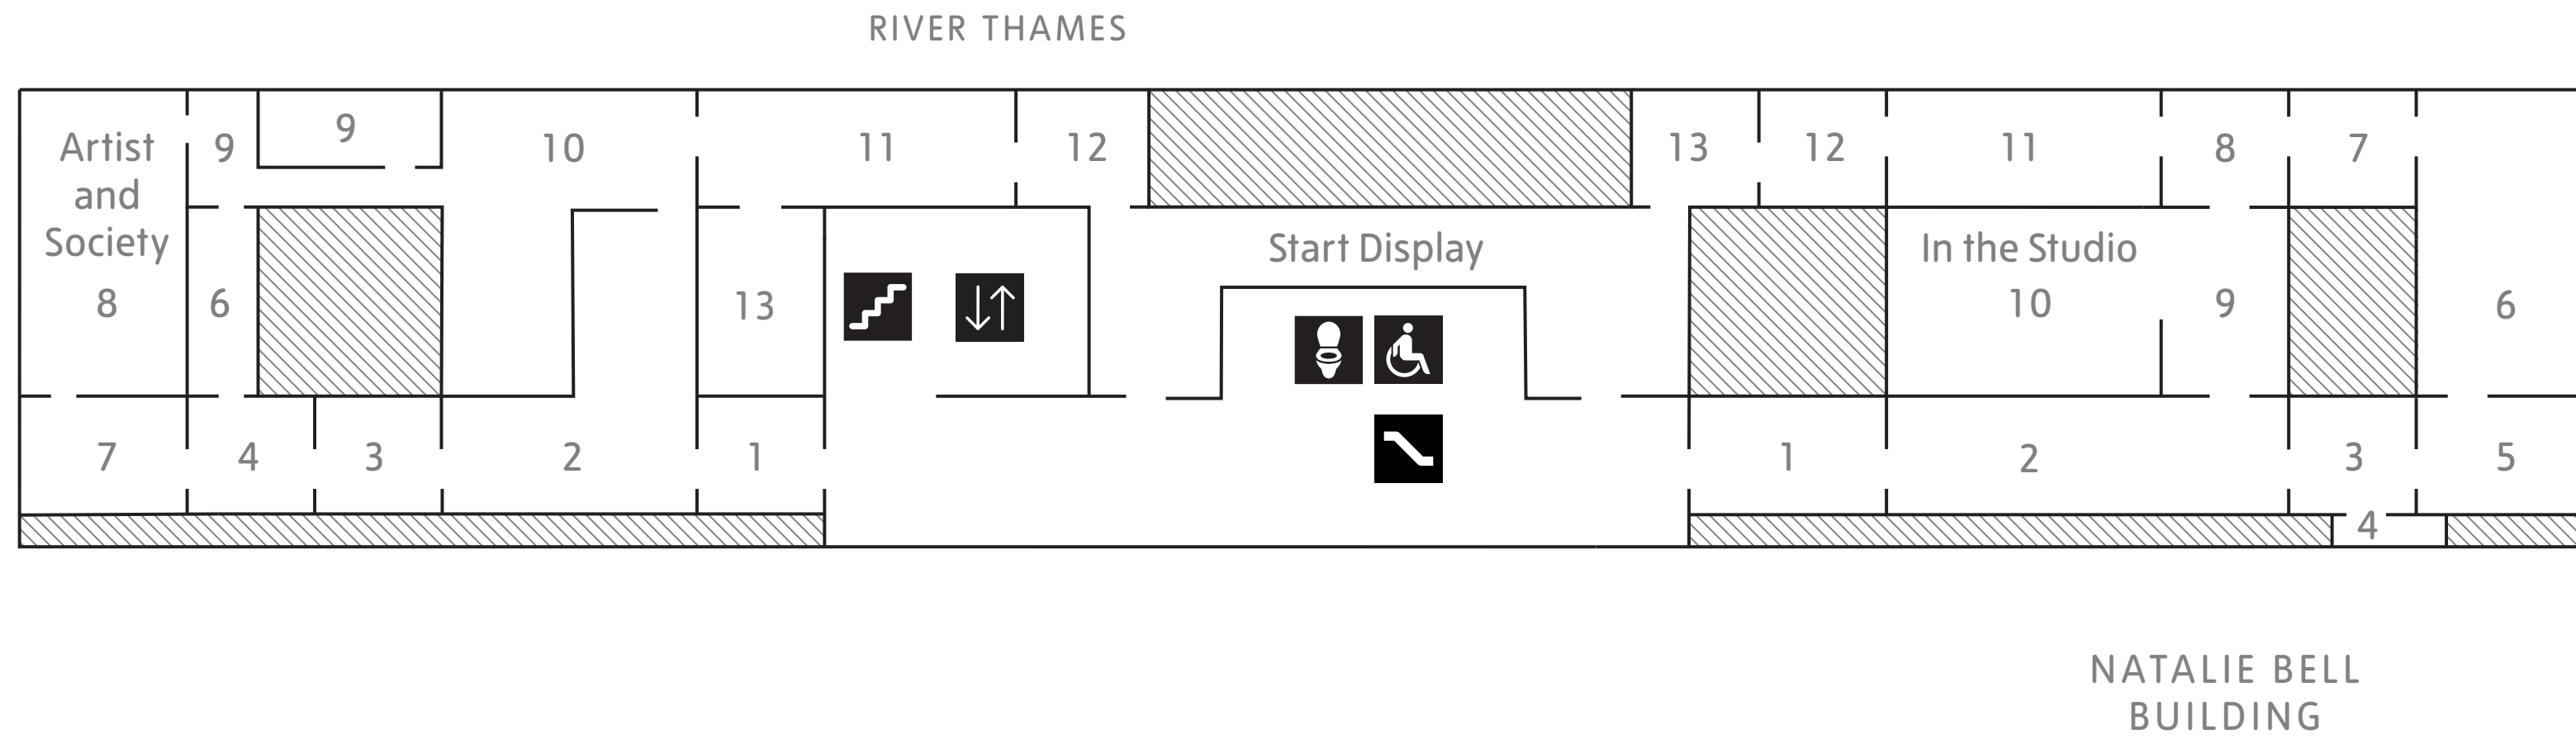

TATE MODERN MAP

COLLECTION DISPLAYS

IN THE STUDIO

- 1 Agnes Martin and Lenore Tawney
- 2 Studio Practice
- 3 Mohan Samant
- 4 Explore *In the Studio*
- 5 International Surrealism
- 6 The Disappearing Figure: Art after Catastrophe
- 7 Painting with White
- 8 Artist Rooms: Agnes Martin
- 9 Pat Steir
- 10 Cy Twombly
- 11 Gerhard Richter
- 12 A View from Zagreb: Op and Kinetic Art
- 13 Infinite Geometry

START DISPLAY

ARTIST AND SOCIETY

- 1 Mitch Epstein and Maarwan Rechmaoui
- 2 View from São Paulo: Abstraction and Society
- 3 Civil War
- 4 Ernest Cole
- 5 Currently closed
- 6 Soviet Photobooks
- 7 Gustav Metzger
- 8 Jenny Holzer and Joseph Beuys
- 9 Joseph Beuys and Nicolás García Urriburu
- 9 Bani Abidi
- 10 Citizens
- 11 Leon Golub and Nancy Spero
- 12 Sammy Baloji
- 13 Waed Shawky

EXHIBITION

LUBAINA HIMID
Exhibition tickets required

Key

- Lifts
- Stairs
- Escalator
- Shop
- Baby change
- Toilets
- Accessible toilets

2