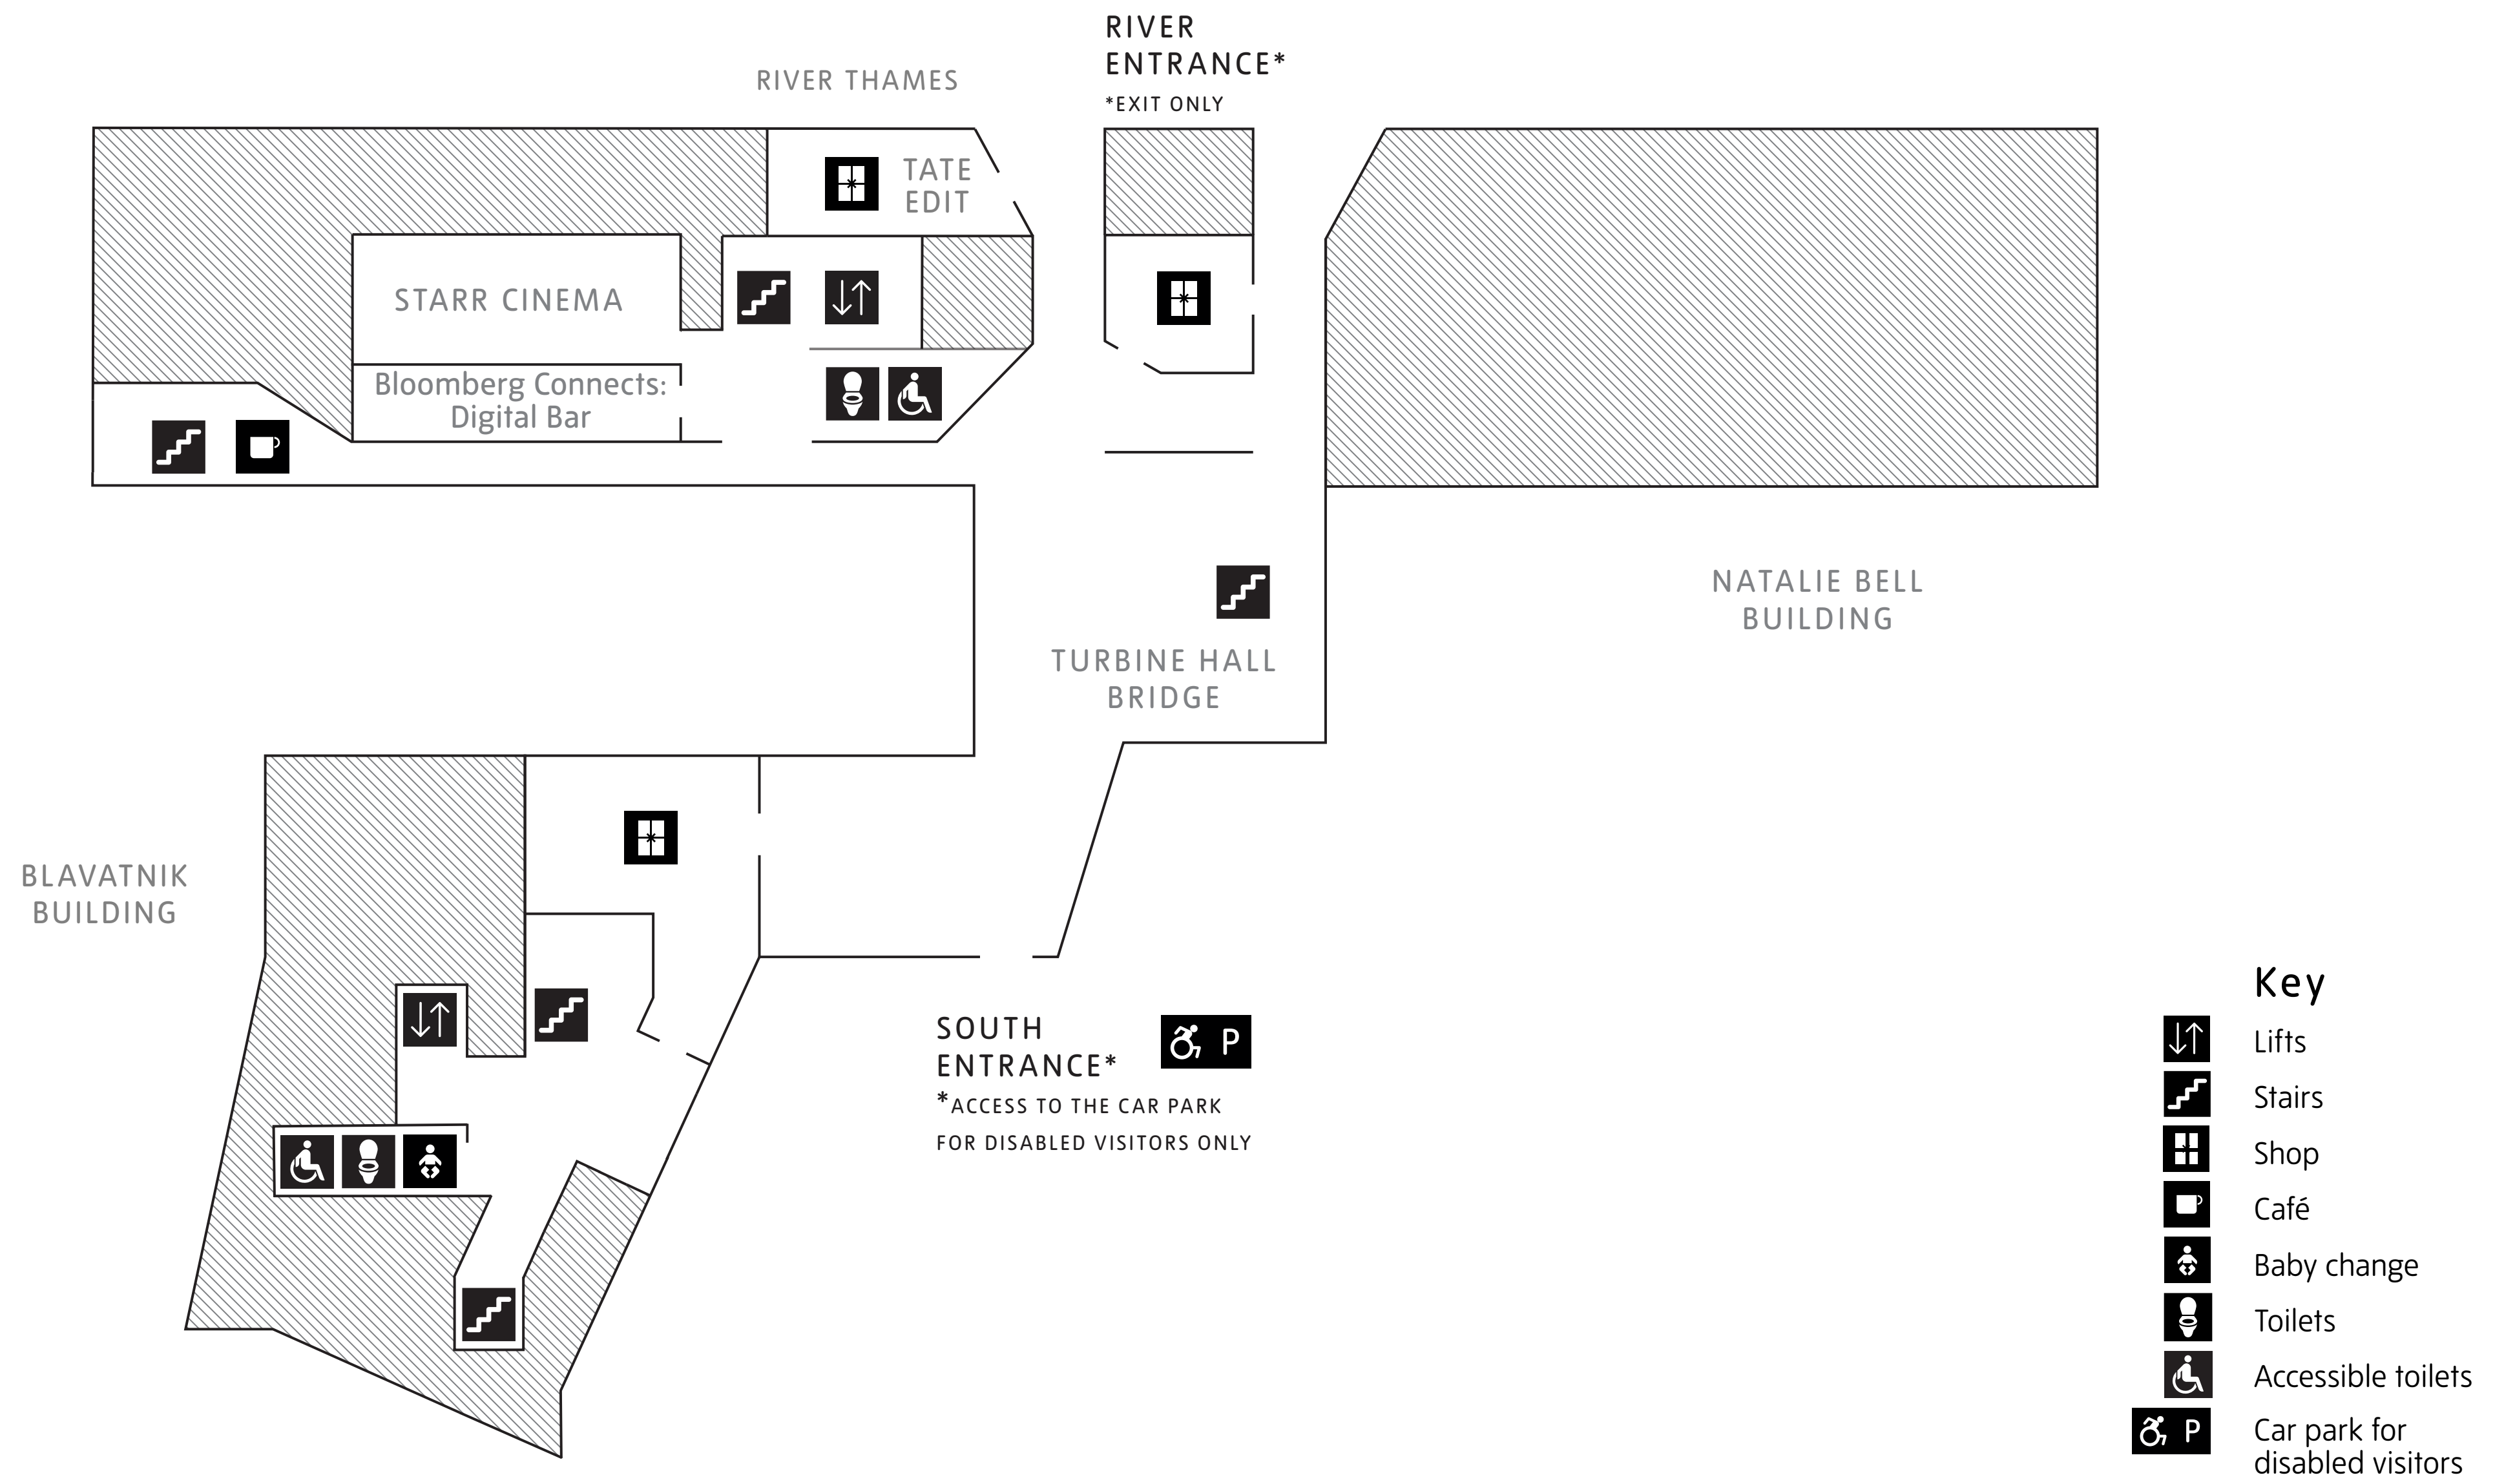

TATE MODERN MAP

TATE MODERN MAP

RIVER THAMES

Key

- Tickets
- Lifts
- Step-free
- Stairs
- Escalator
- Cloakroom, lockers
- Baby change
- Toilets
- Accessible toilets
- Changing Places toilet

0

TATE MODERN MAP

TATE MODERN MAP

COLLECTION DISPLAYS

IN THE STUDIO

- 1 Agnes Martin and Lenore Tawney
- 2 Studio Practice
- 3 Mohan Samant
- 4 Explore *In the Studio*
- 5 International Surrealism
- 6 The Disappearing Figure: Art after Catastrophe
- 7 Painting with White
- 8 Artist Rooms: Agnes Martin
- 9 Pat Steir
- 10 Cy Twombly
- 11 Gerhard Richter
- 12 A View from Zagreb: Op and Kinetic Art
- 13 Infinite Geometry

EXHIBITION

LUBAINA HIMID
Exhibition tickets required

Key

- Lifts
- Stairs
- Escalator
- Shop
- Baby change
- Toilets
- Accessible toilets

2

TATE MODERN MAP

FREE EXHIBITION

A YEAR IN ART:
AUSTRALIA 1992

EXHIBITION

SURREALISM BEYOND BORDERS
Exhibition tickets required

Key

- Lifts
- Stairs
- Escalator
- Café
- Baby change
- Toilets
- Accessible toilets

3

TATE MODERN MAP

COLLECTION DISPLAYS

MEDIA NETWORKS