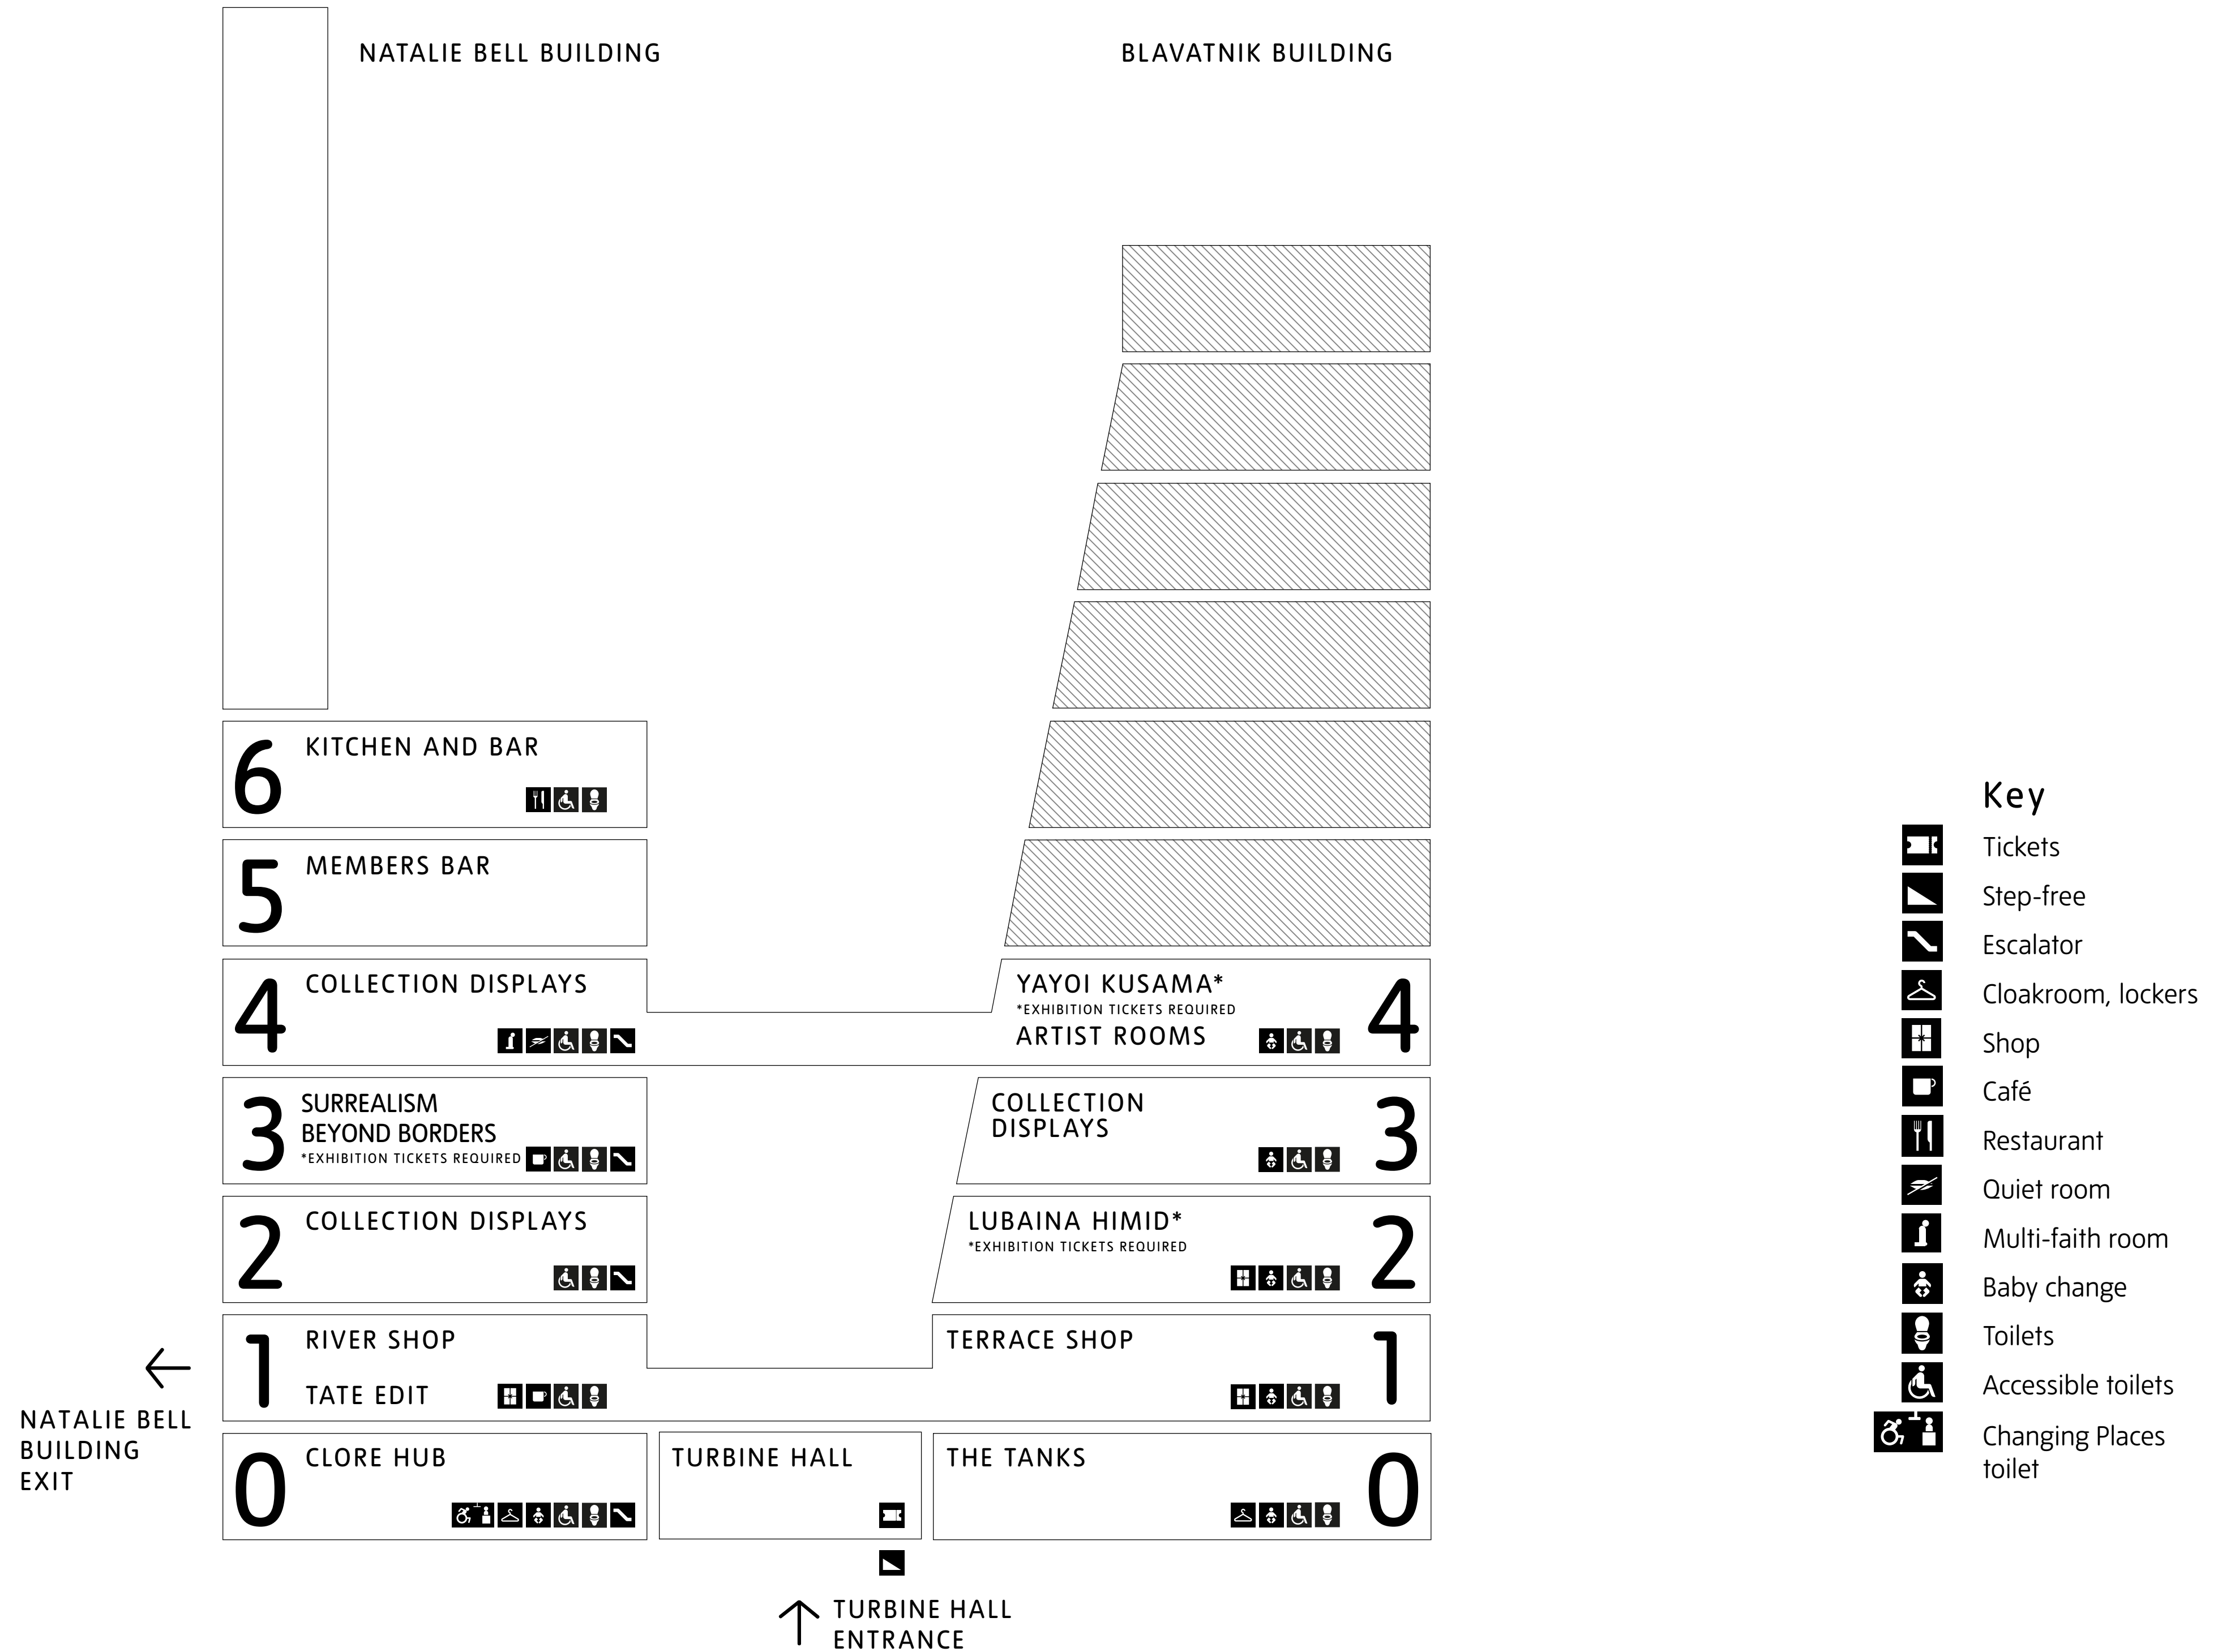

TATE MODERN MAP

TATE MODERN MAP

RIVER THAMES

Key

- Tickets
- Lifts
- Step-free
- Stairs
- Escalator
- Cloakroom, lockers
- Baby change
- Toilets
- Accessible toilets
- Changing Places toilet

0

TATE MODERN MAP

TATE MODERN MAP

COLLECTION DISPLAYS

IN THE STUDIO

- 1 Agnes Martin and Lenore Tawney
- 2 Studio Practice
- 3 Mohan Samant
- 4 Explore *In the Studio*
- 5 International Surrealism
- 6 The Disappearing Figure: Art after Catastrophe
- 7 Painting with White
- 8 Artist Rooms: Agnes Martin
- 9 Pat Steir
- 10 Cy Twombly
- 11 Gerhard Richter
- 12 A View from Zagreb: Op and Kinetic Art
- 13 Infinite Geometry

START DISPLAY

ARTIST AND SOCIETY

- 1 Mitch Epstein and Maarwan Rechmaoui
- 2 View from São Paulo: Abstraction and Society
- 3 Civil War
- 4 Ernest Cole
- 5 Currently closed
- 6 Soviet Photobooks
- 7 Gustav Metzger
- 8 Jenny Holzer and Joseph Beuys
- 9 Joseph Beuys and Nicolás García Urriburu
- 9 Bani Abidi
- 10 Citizens
- 11 Leon Golub and Nancy Spero
- 12 Sammy Baloji
- 13 Waed Shawky

EXHIBITION

SURREALISM BEYOND BORDERS
Exhibition tickets required

Key

- Lifts
- Stairs
- Escalator
- Café
- Baby change
- Toilets
- Accessible toilets

3

TATE MODERN MAP

COLLECTION DISPLAYS

MEDIA NETWORKS