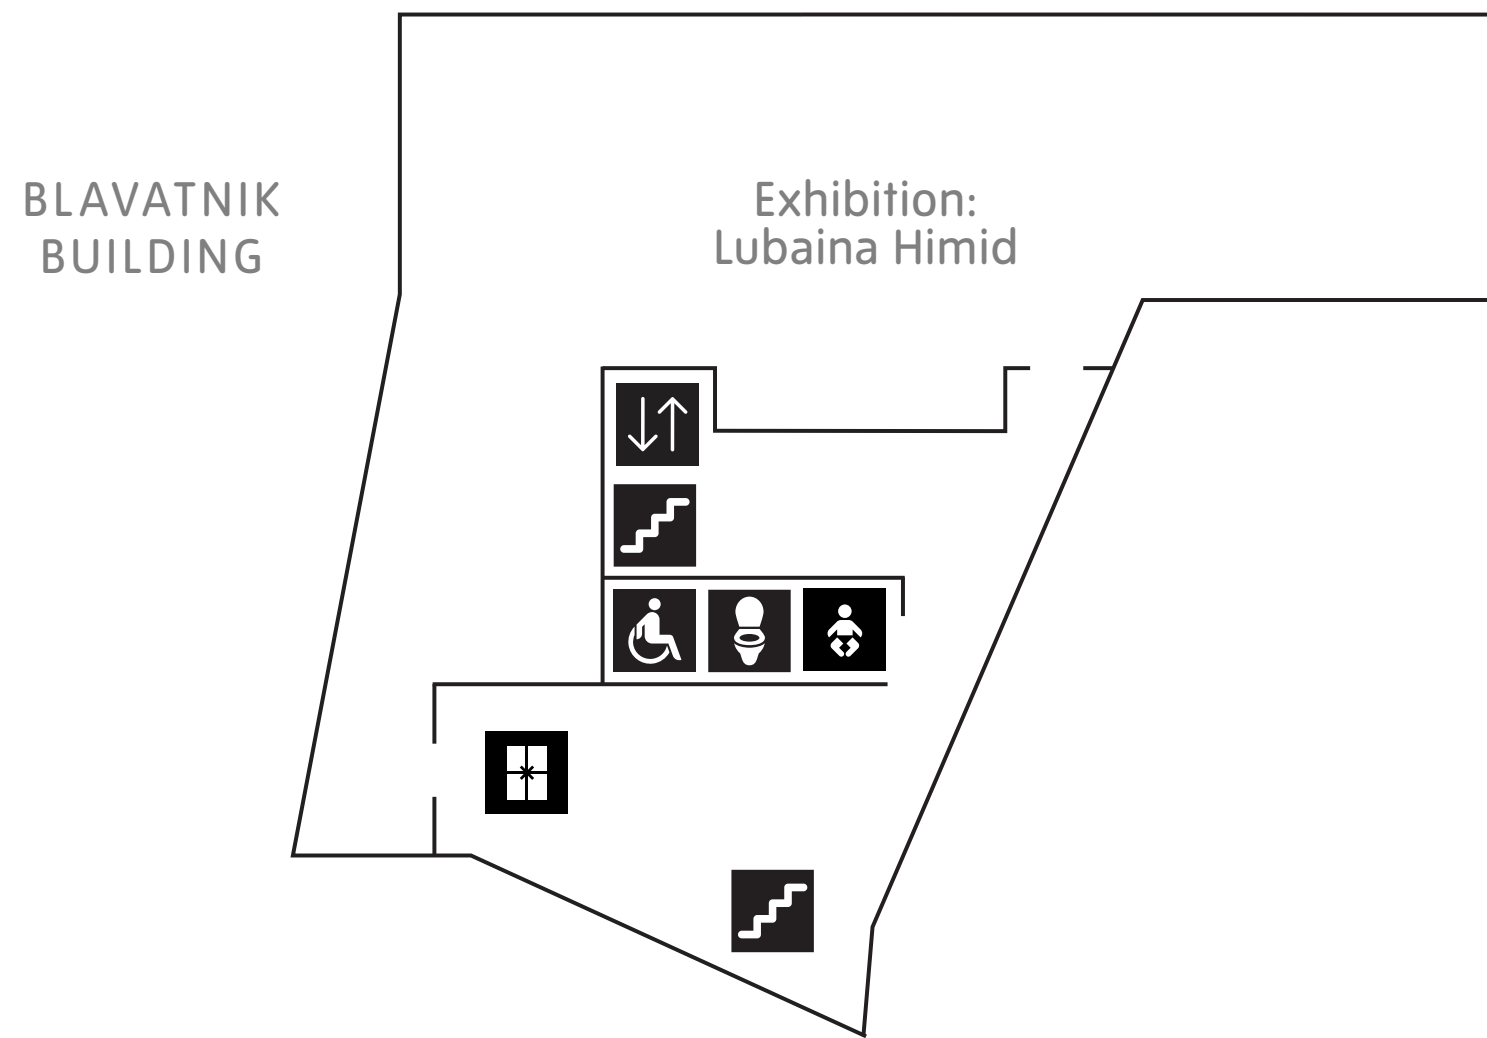

TATE MODERN MAP

TATE MODERN MAP

RIVER THAMES

Key

- Tickets
- Lifts
- Step-free
- Stairs
- Escalator
- Cloakroom, lockers
- Baby change
- Toilets
- Accessible toilets
- Changing Places toilet

0

TATE MODERN MAP

TATE MODERN MAP

COLLECTION DISPLAYS

IN THE STUDIO

- 1 Agnes Martin and Lenore Tawney
- 2 Studio Practice
- 3 Mohan Samant
- 4 Explore *In the Studio*
- 5 International Surrealism
- 6 The Disappearing Figure: Art after Catastrophe
- 7 Painting with White
- 8 Artist Rooms: Agnes Martin
- 9 Pat Steir
- 10 Cy Twombly
- 11 Gerhard Richter
- 12 A View from Zagreb: Op and Kinetic Art
- 13 Infinite Geometry

EXHIBITION

SURREALISM BEYOND BORDERS
Exhibition tickets required

Key

- Lifts
- Stairs
- Escalator
- Café
- Baby change
- Toilets
- Accessible toilets

3

TATE MODERN MAP

COLLECTION DISPLAYS

MEDIA NETWORKS