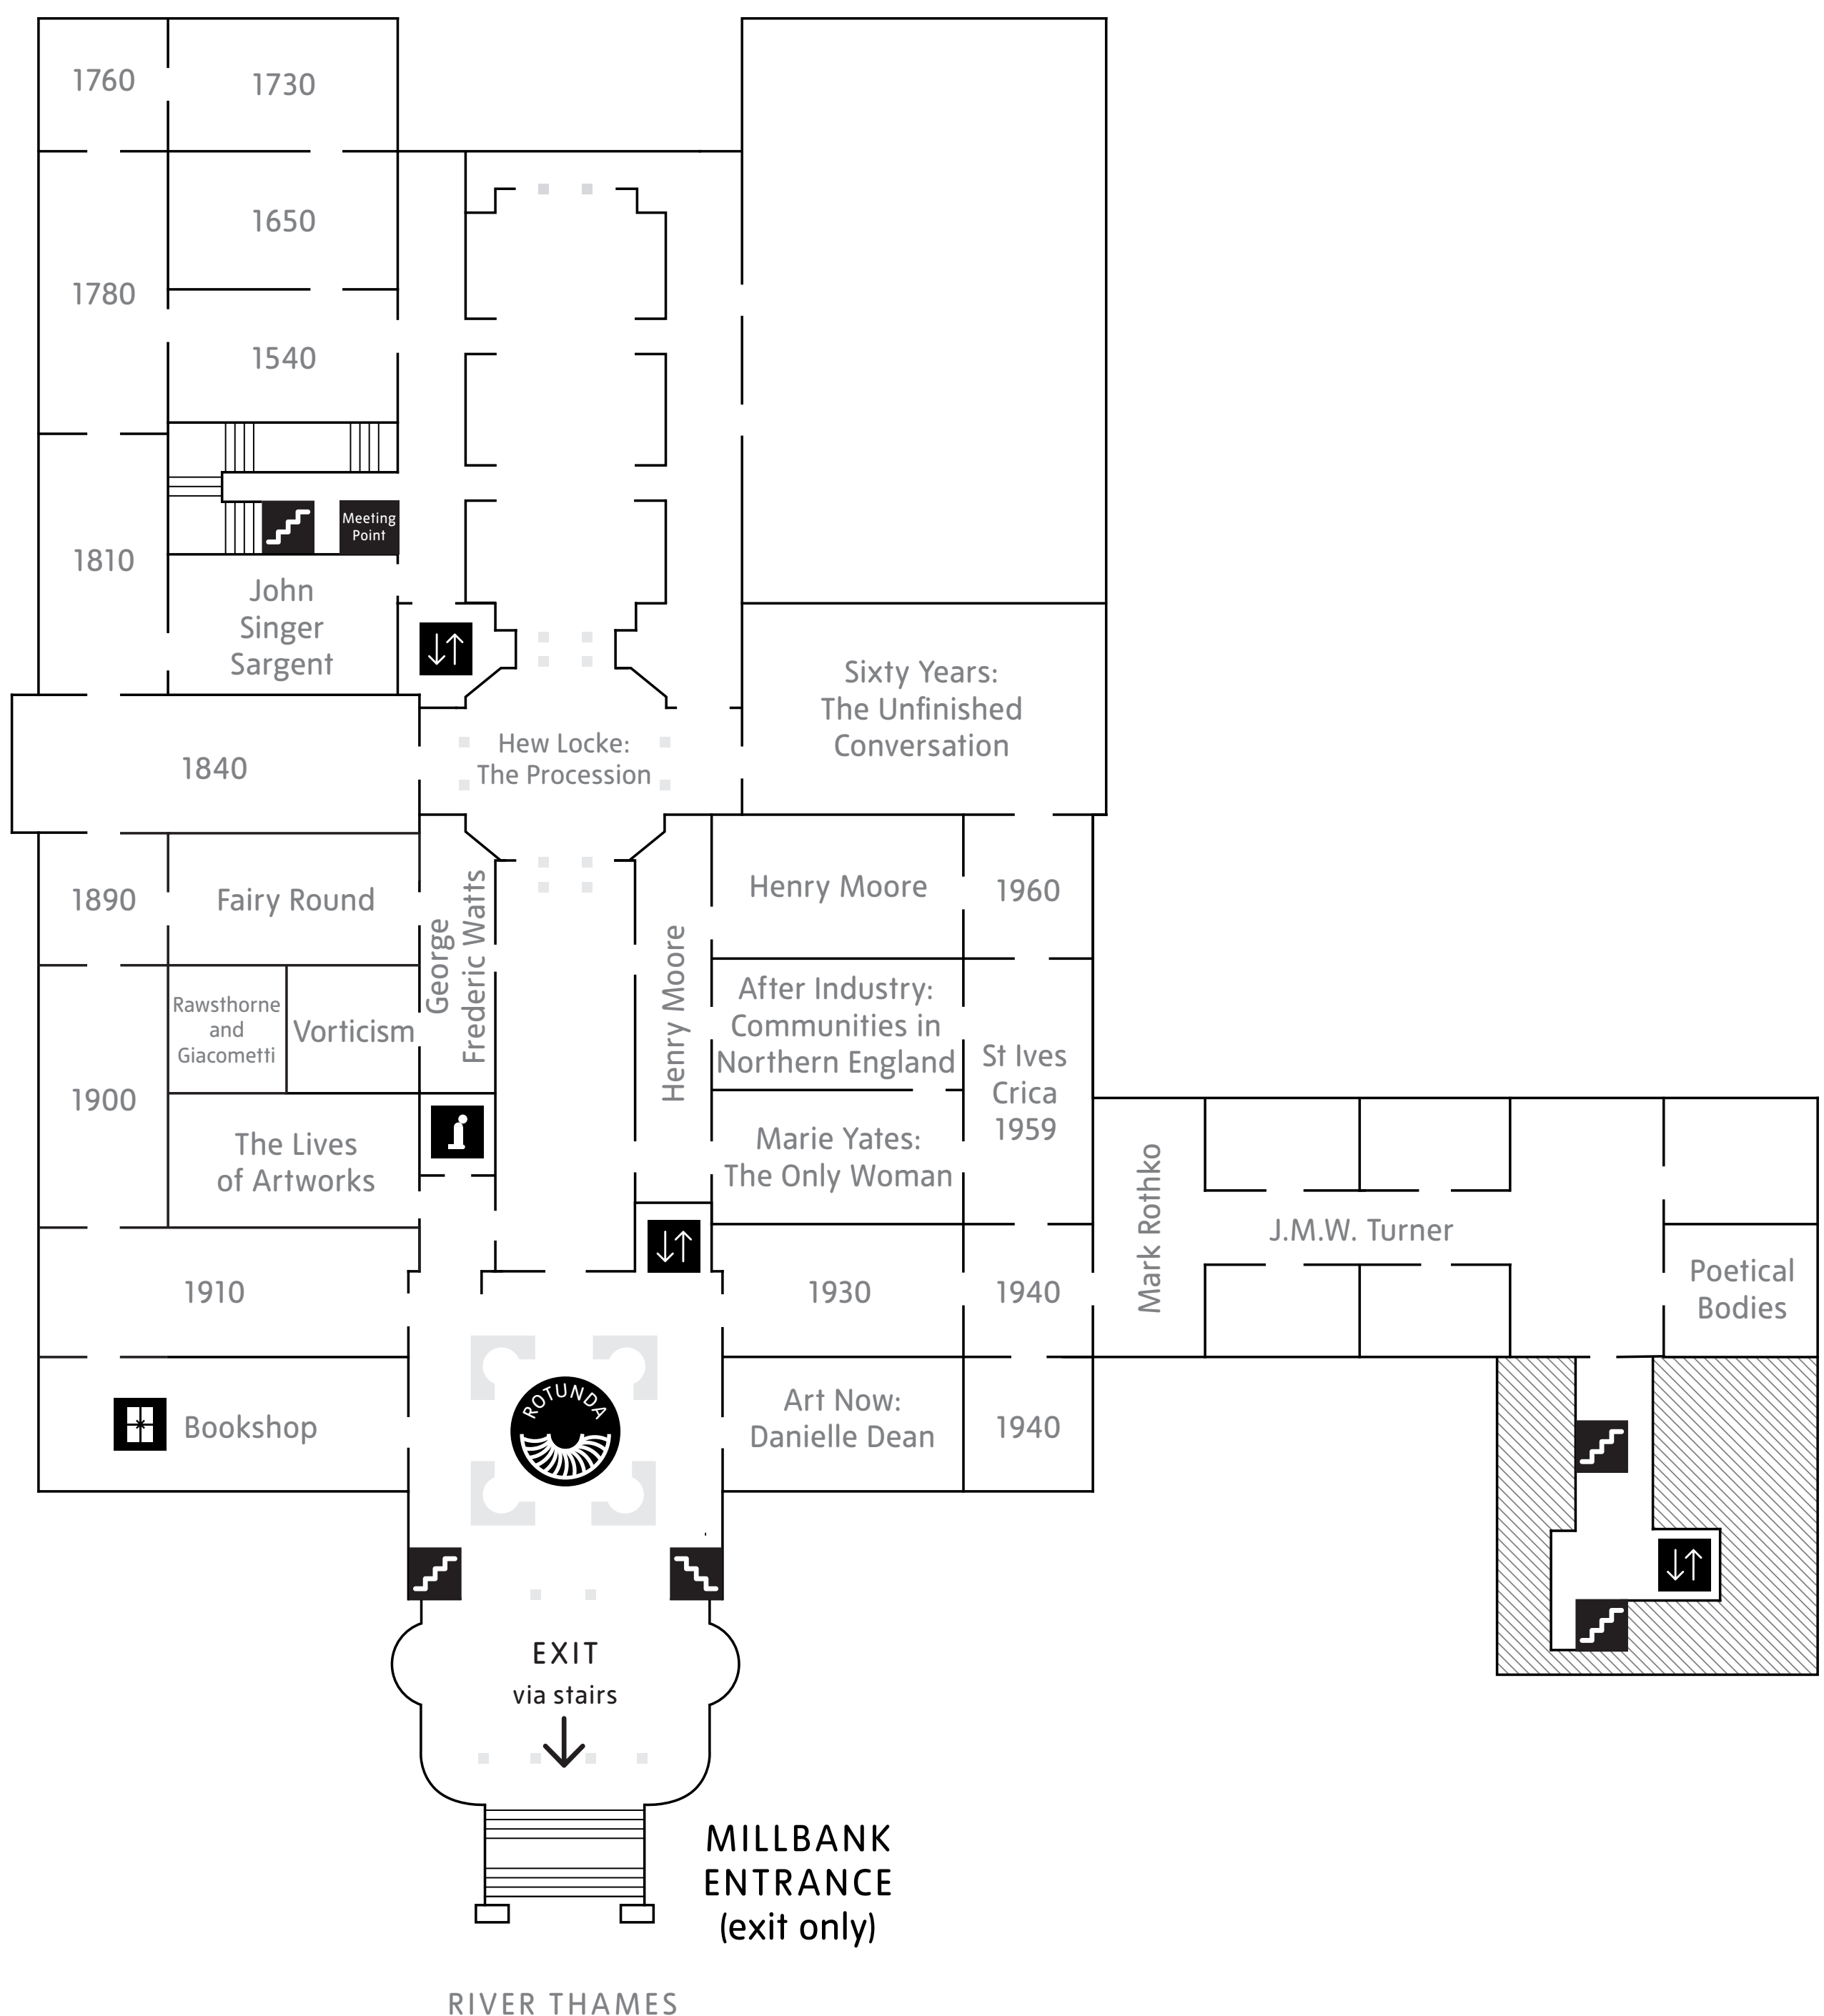

## Key

-  Lift
-  Shop
-  Stairs
-  Tours meeting point
-  Rotunda stairs
-  Multi-faith and Contemplation Room

## Main Floor

## Key

|   |                    |   |                |
|---|--------------------|---|----------------|
|  | Djanogly Café      |  | Lifts          |
|  | Toilets            |  | Tickets        |
|  | Accessible toilets |  | Step-free      |
|  | Baby change        |  | Stairs         |
|  | Shop               |  | Rotunda stairs |
|  | Cloakroom          |   |                |

## Lower Floor