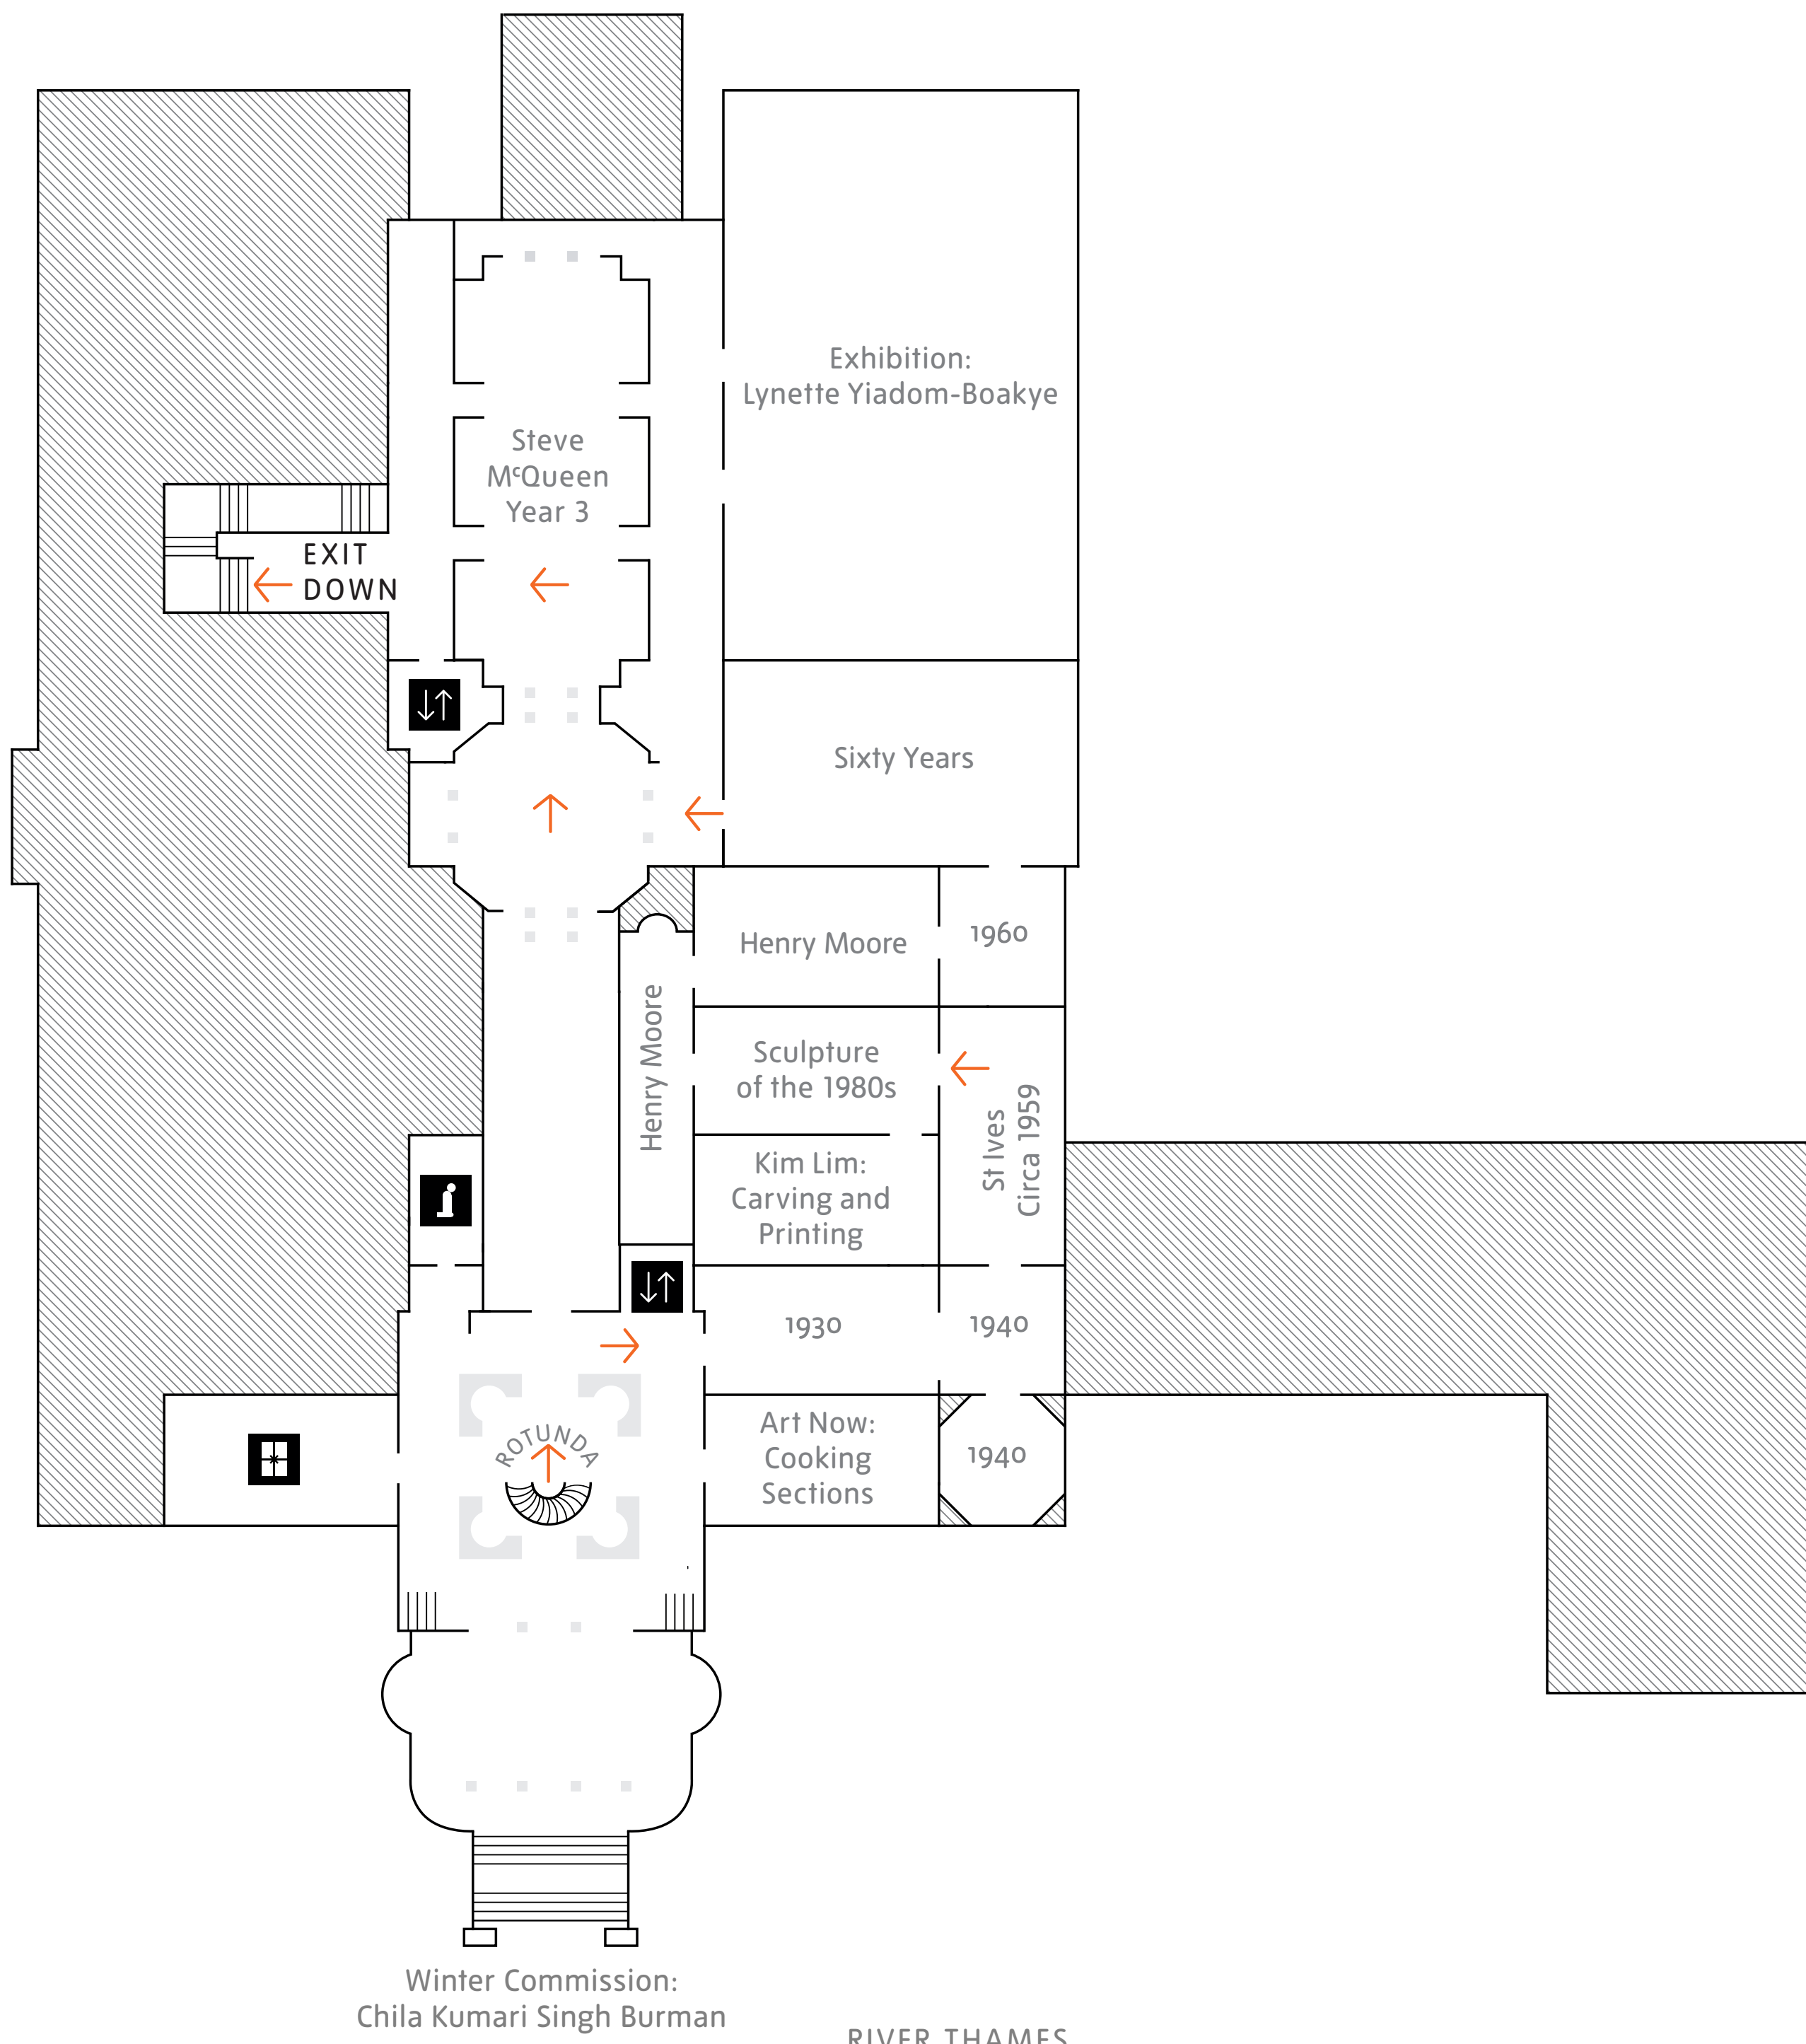

# TATE BRITAIN

British Art 1930 – Now route  
Main Level

Key

← Route

↕ Lift

⊞ Shop

ⓘ Multi-faith room

# TATE BRITAIN

British Art 1930 – Now route  
Lower Level

## Key

Route

Information

Tickets

Lifts

Access ramp

Baby change

Shop

Café

Toilets