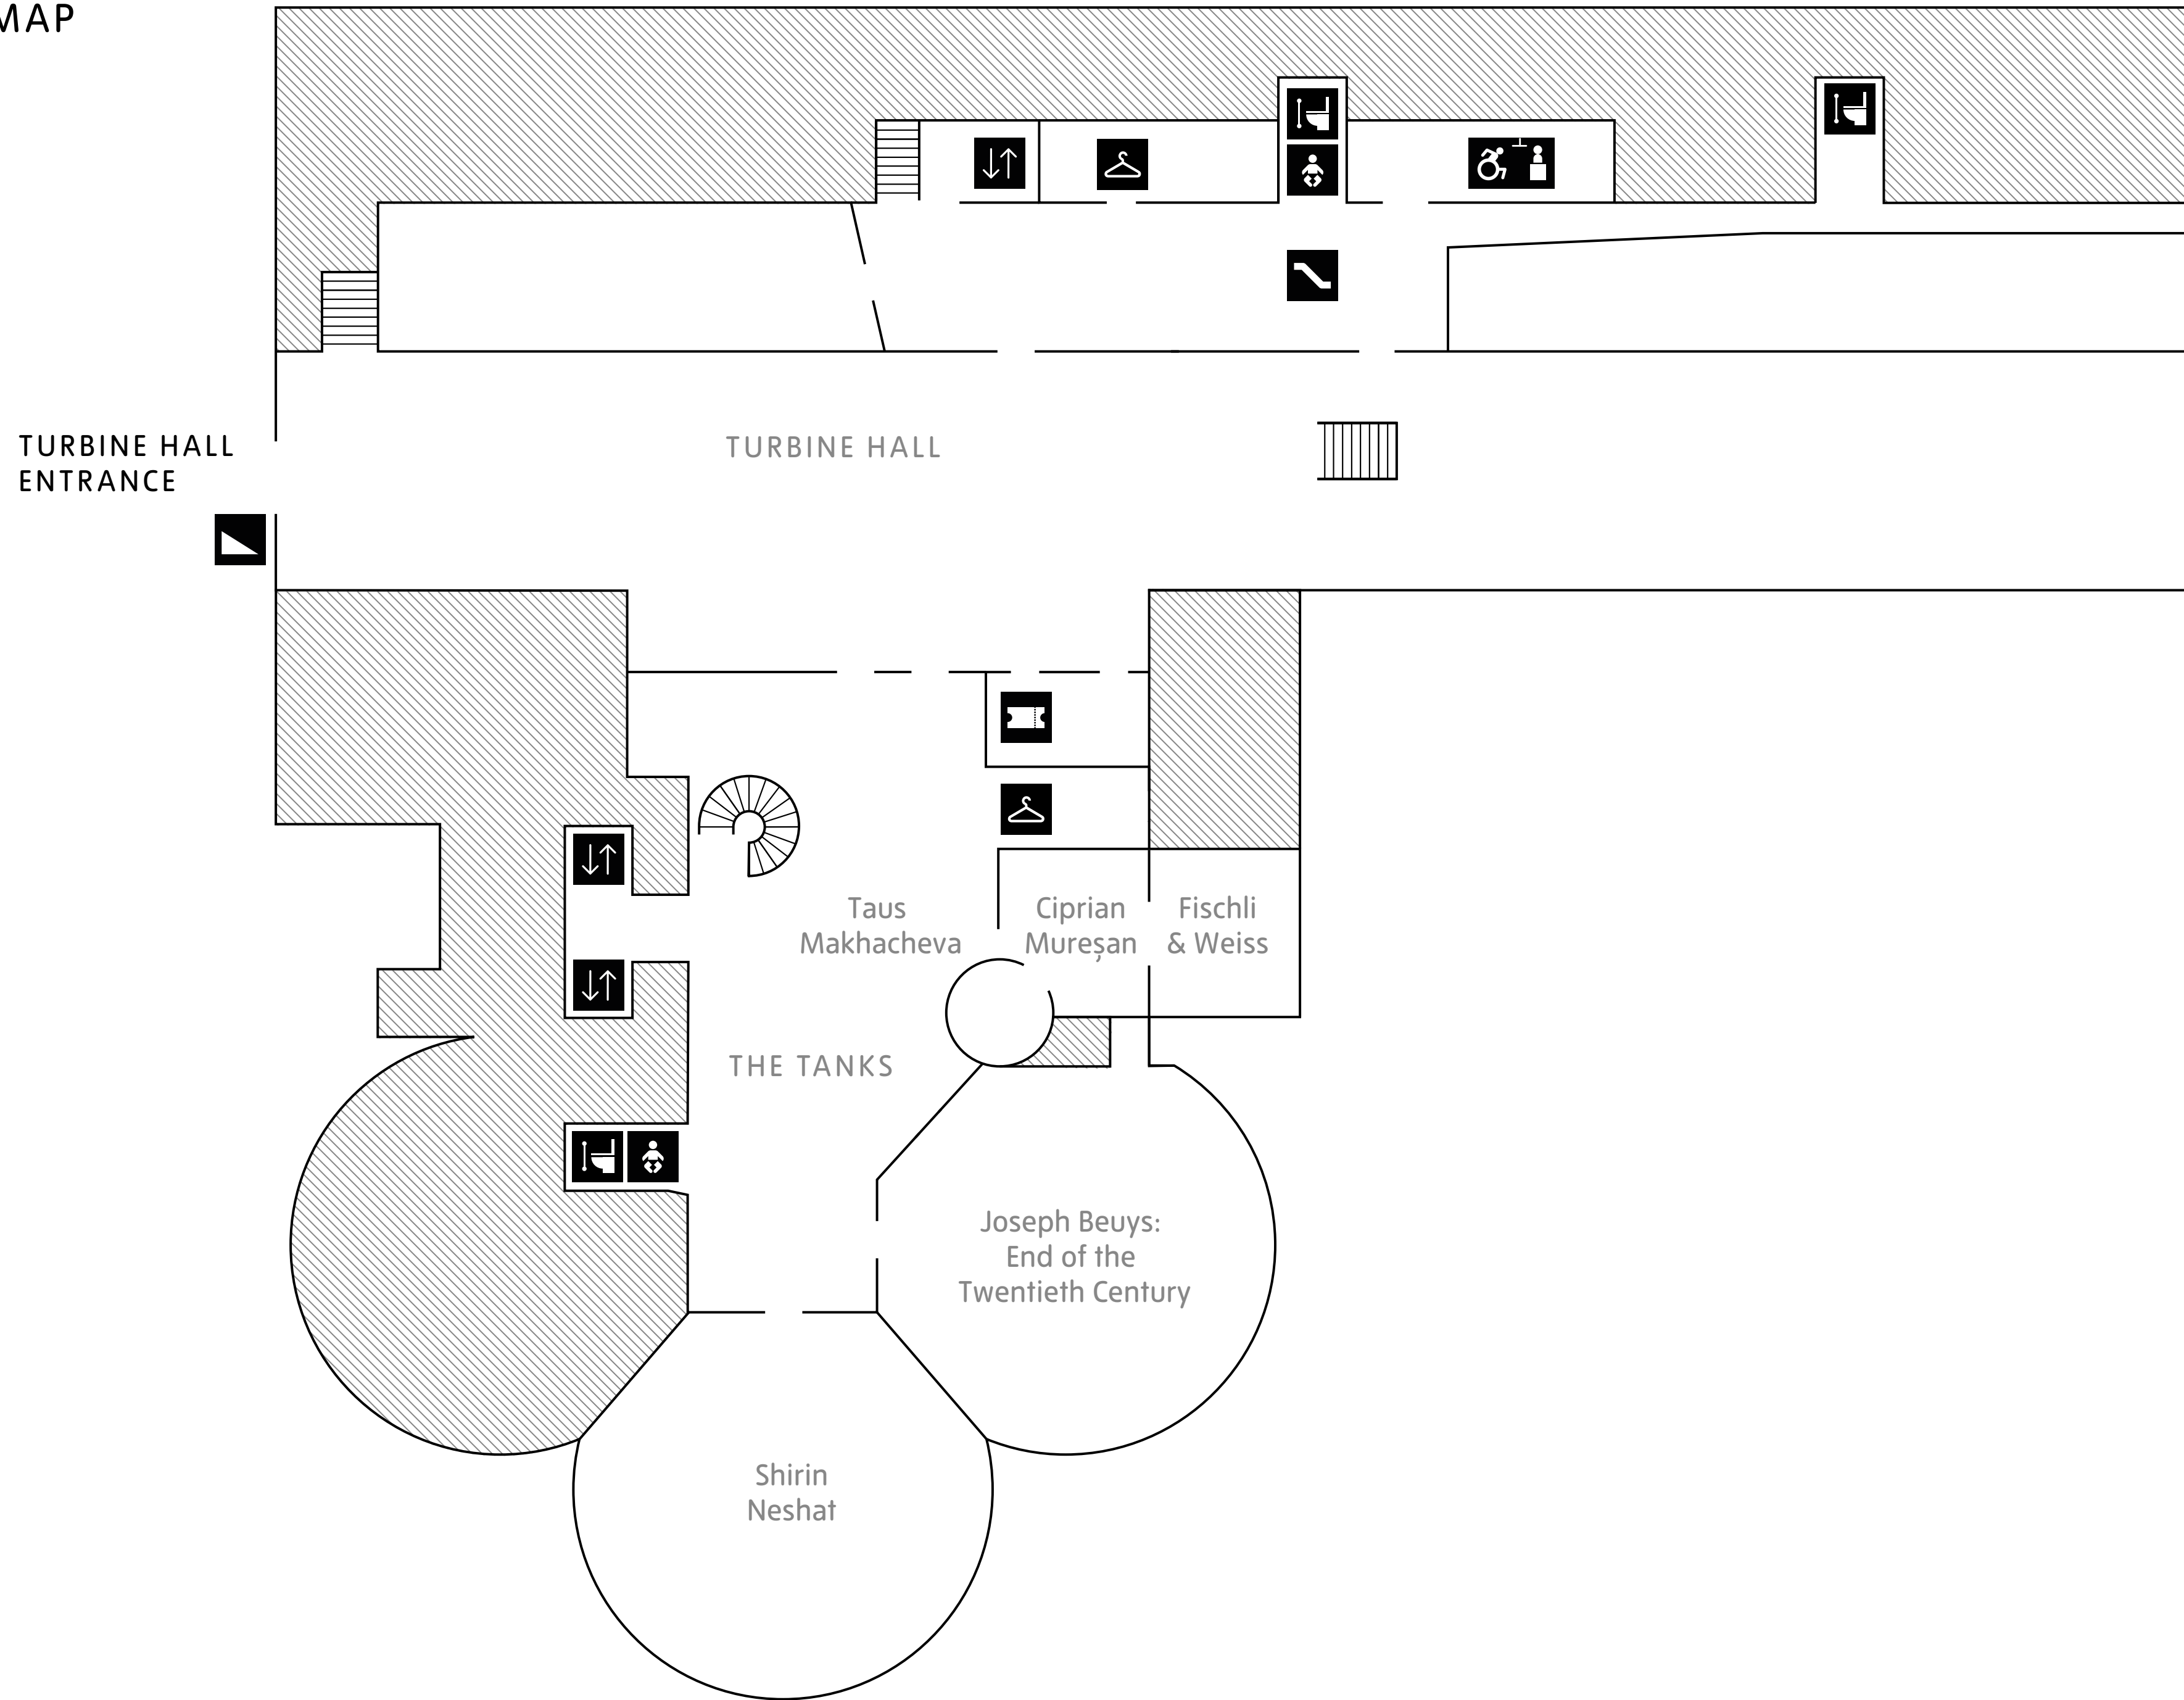

TATE MODERN MAP

TATE MODERN MAP

RIVER THAMES

KEY

- Tickets
- Lifts
- Access ramp
- Baby change
- Toilet
- Escalator
- Cloakroom, lockers
- Changing Places toilet

0

TATE MODERN MAP

KEY

-  Lifts
-  Shop
-  Toilet
-  Baby change
-  Car park for disabled visitors

1

TATE MODERN MAP

COLLECTION DISPLAYS

IN THE STUDIO

- 1 Agnes Martin and Lenore Tawney
- 2 Studio Practice
- 3 Mohan Samant
- 4 Explore *In the Studio*
- 5 International Surrealism
- 6 The Disappearing Figure: Art after Catastrophe
- 7 Painting with White
- 8 Helen Frankenthaler
- 9 Pat Steir
- 10 Cy Twombly
- 11 Artist Rooms: Agnes Martin
- 12 A View from Zagreb: Op and Kinetic Art
- 13 Infinite Geometry

EXHIBITION

SOPHIE TAEUBER-ARP
Exhibition tickets required

KEY

- Lifts
- Baby change
- Toilet
- Escalator

2

TATE MODERN MAP

NATALIE BELL BUILDING

EXHIBITION

THE EY EXHIBITION:
THE MAKING OF RODIN
Exhibition tickets required

FREE EXHIBITION

A YEAR IN ART:
AUSTRALIA 1992

COLLECTION DISPLAYS

PERFORMER AND PARTICIPANT

- 1 Sharon Hayes
- 2 Silke Otto-Knapp
- 3 Lee Bul
- 4 Gutai
- 5 Lala Rukh
- 6 Currently closed
- 7 Ana Lupas
- 8 Edward Krasiński
- 9 Tamara Henderson