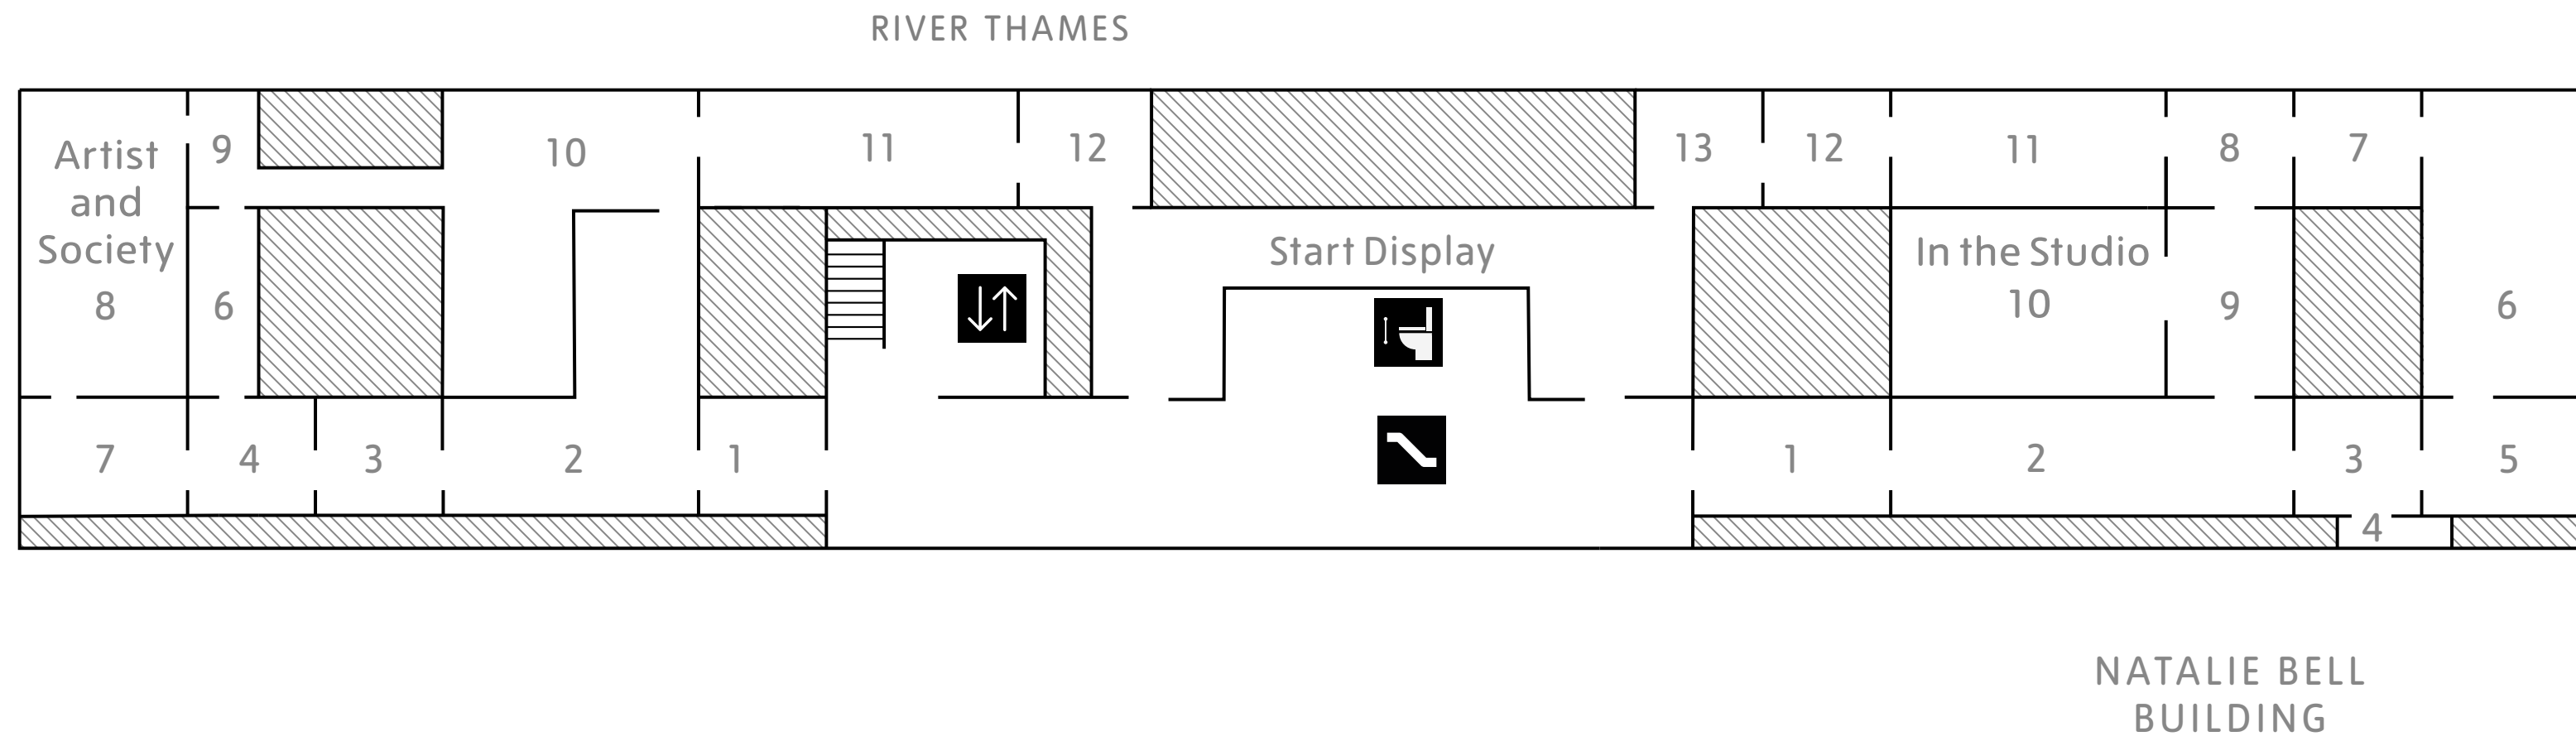

TATE MODERN MAP

TATE MODERN MAP

RIVER THAMES

KEY

- Tickets
- Lifts
- Access ramp
- Baby change
- Toilet
- Escalator
- Cloakroom, lockers
- Changing Places toilet

0

TATE MODERN MAP

KEY

-  Lifts
-  Shop
-  Toilet
-  Baby change
-  Car park for disabled visitors

1

TATE MODERN MAP

COLLECTION DISPLAYS

IN THE STUDIO

- 1 Agnes Martin and Lenore Tawney
- 2 Studio Practice
- 3 Mohan Samant
- 4 Explore *In the Studio*
- 5 International Surrealism
- 6 The Disappearing Figure: Art after Catastrophe
- 7 Painting with White
- 8 Helen Frankenthaler
- 9 Pat Steir
- 10 Cy Twombly
- 11 Artist Rooms: Agnes Martin
- 12 A View from Zagreb: Op and Kinetic Art
- 13 Infinite Geometry