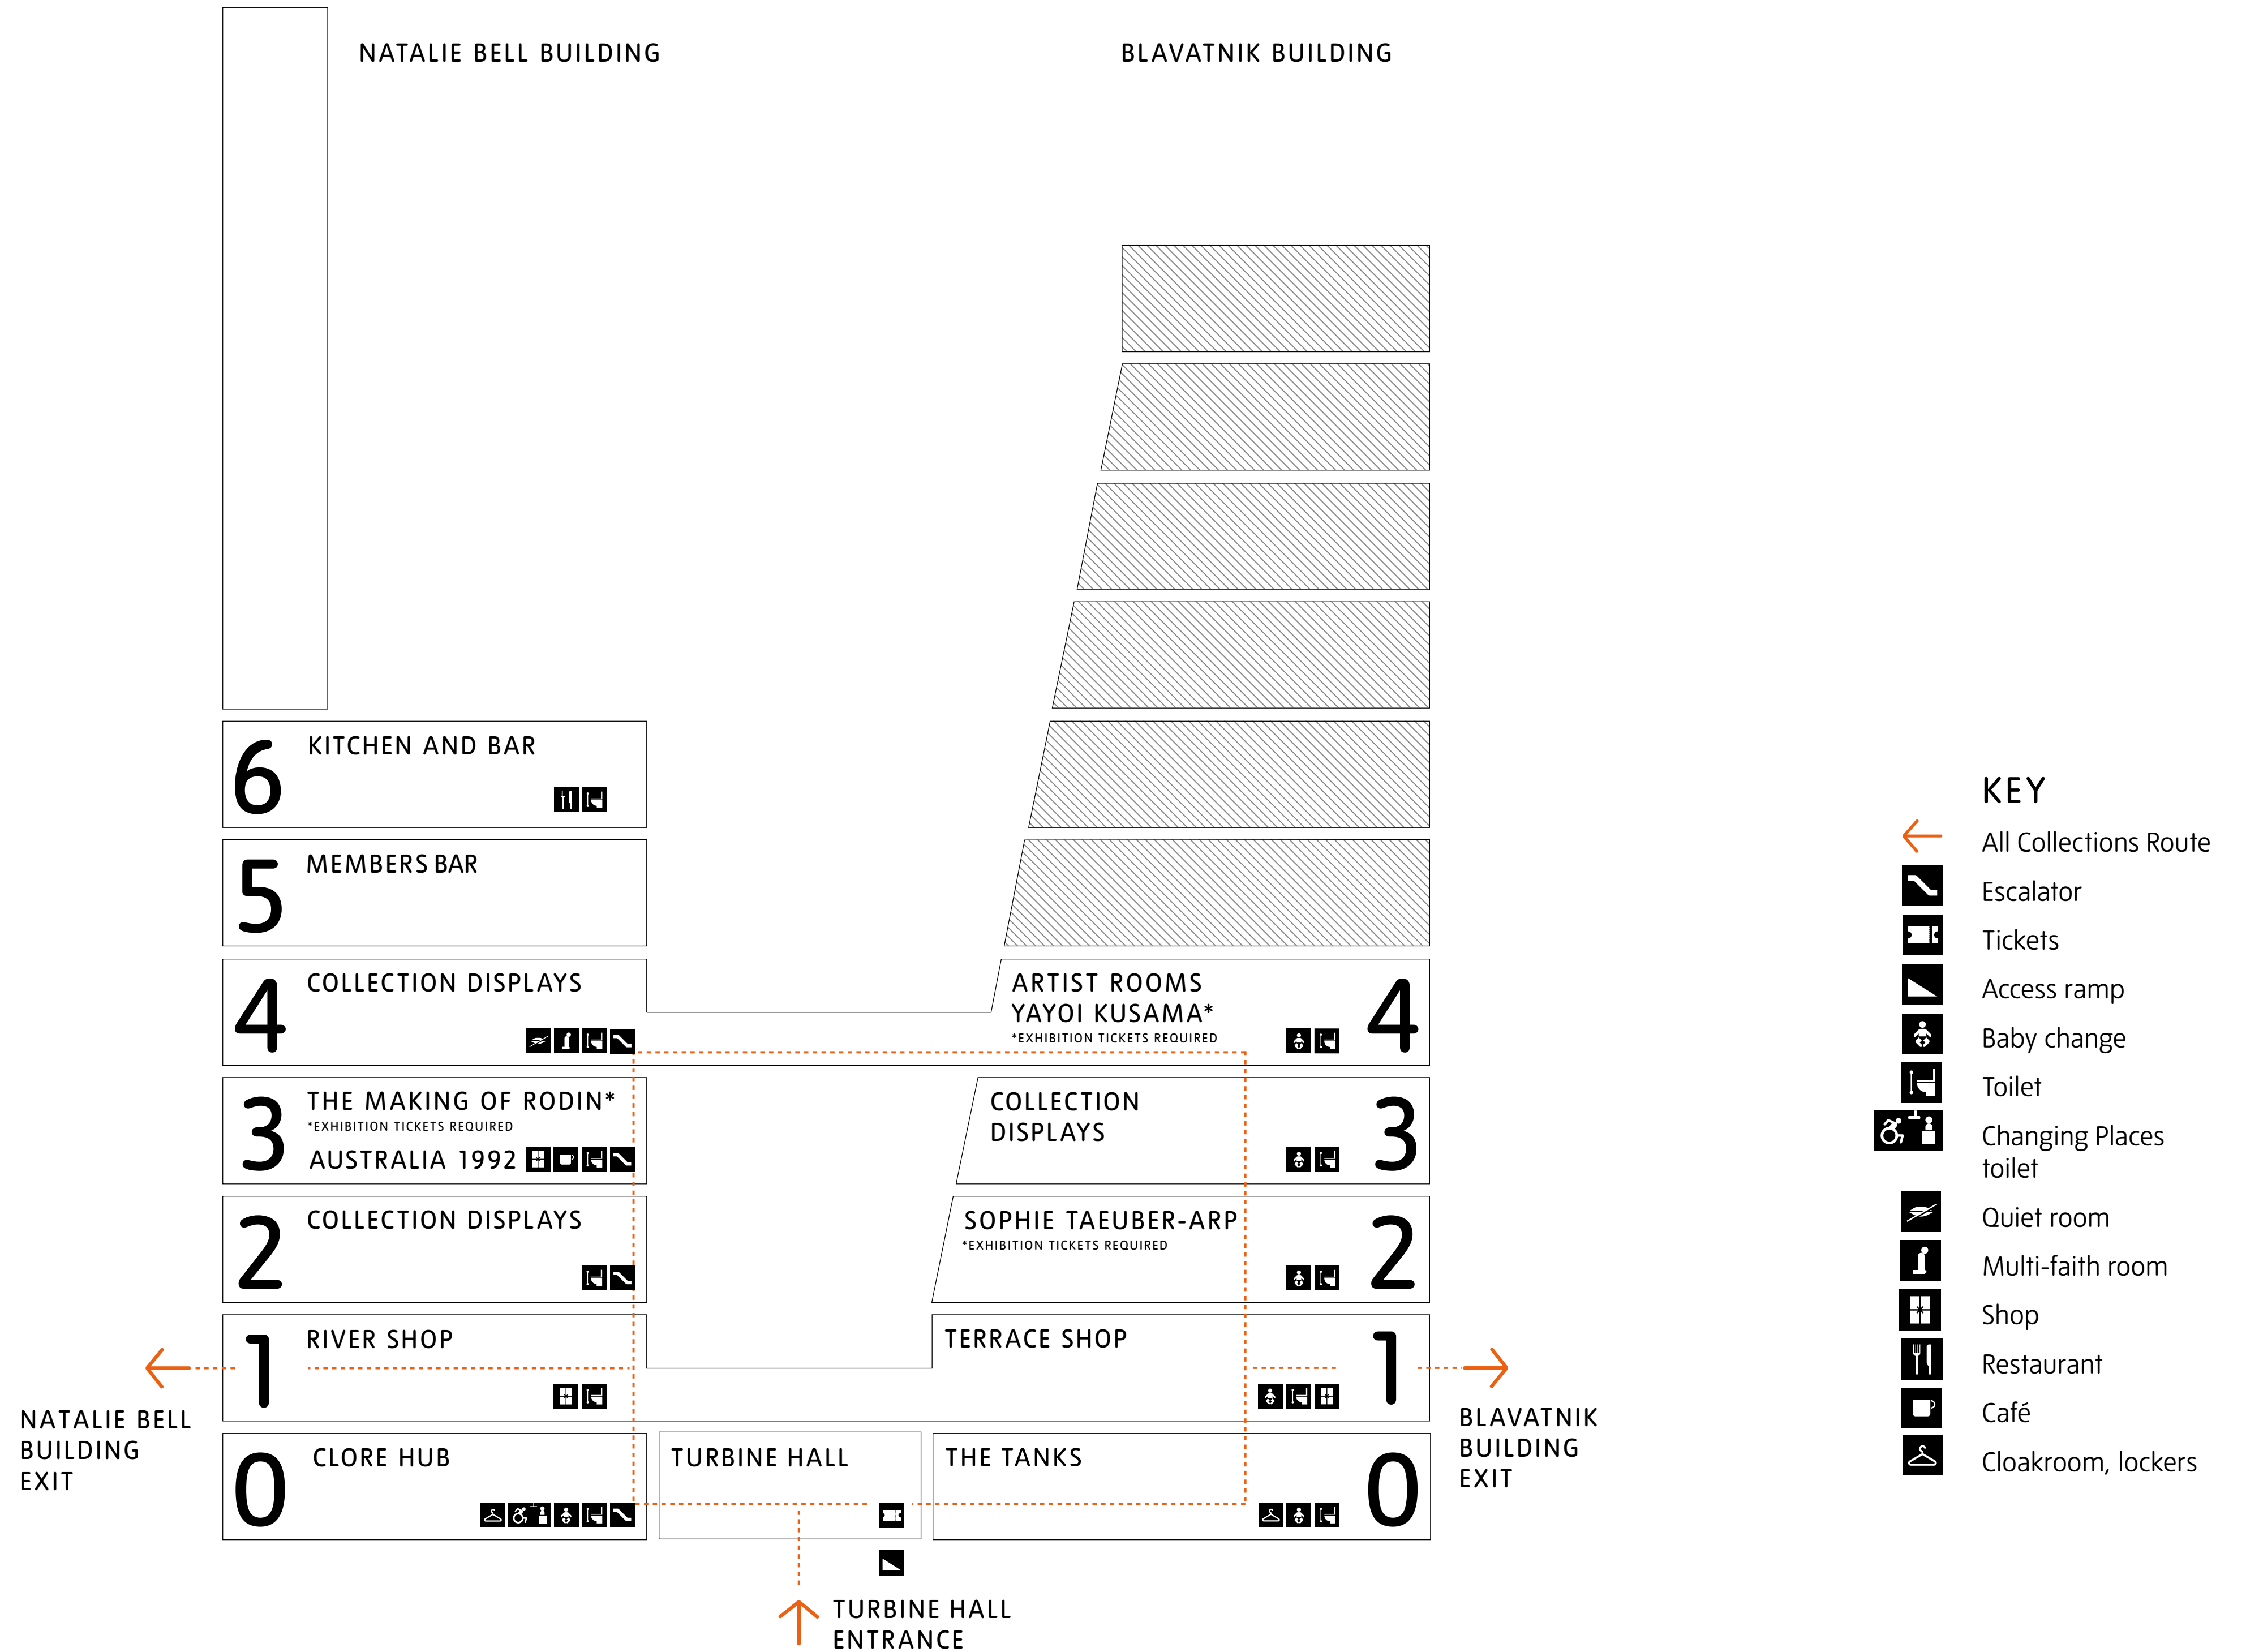

TATE MODERN MAP

TATE MODERN MAP

RIVER THAMES

KEY

- Tickets
- Lifts
- Access ramp
- Baby change
- Toilet
- Escalator
- Cloakroom, lockers
- Changing Places toilet

0

TATE MODERN MAP

KEY

-  Lifts
-  Shop
-  Toilet
-  Baby change
-  Car park for disabled visitors

1

TATE MODERN MAP

COLLECTION DISPLAYS

IN THE STUDIO

- 1 Agnes Martin and Lenore Tawney
- 2 Studio Practice
- 3 Mohan Samant
- 4 Explore *In the Studio*
- 5 International Surrealism
- 6 The Disappearing Figure: Art after Catastrophe
- 7 Painting with White
- 8 Helen Frankenthaler
- 9 Pat Steir
- 10 Cy Twombly
- 11 Artist Rooms: Agnes Martin
- 12 A View from Zagreb: Op and Kinetic Art
- 13 Infinite Geometry

EXHIBITION

SOPHIE TAEUBER-ARP
Exhibition tickets required

KEY

- Lifts
- Baby change
- Toilet
- Escalator

2

TATE MODERN MAP

NATALIE BELL BUILDING

EXHIBITION

THE EY EXHIBITION:
THE MAKING OF RODIN
Exhibition tickets required

FREE EXHIBITION

A YEAR IN ART:
AUSTRALIA 1992

COLLECTION DISPLAYS

PERFORMER AND PARTICIPANT

- 1 Sharon Hayes
- 2 Silke Otto-Knapp
- 3 Lee Bul
- 4 Gutai
- 5 Lala Rukh
- 6 Currently closed
- 7 Ana Lupas
- 8 Edward Krasiński
- 9 Tamara Henderson