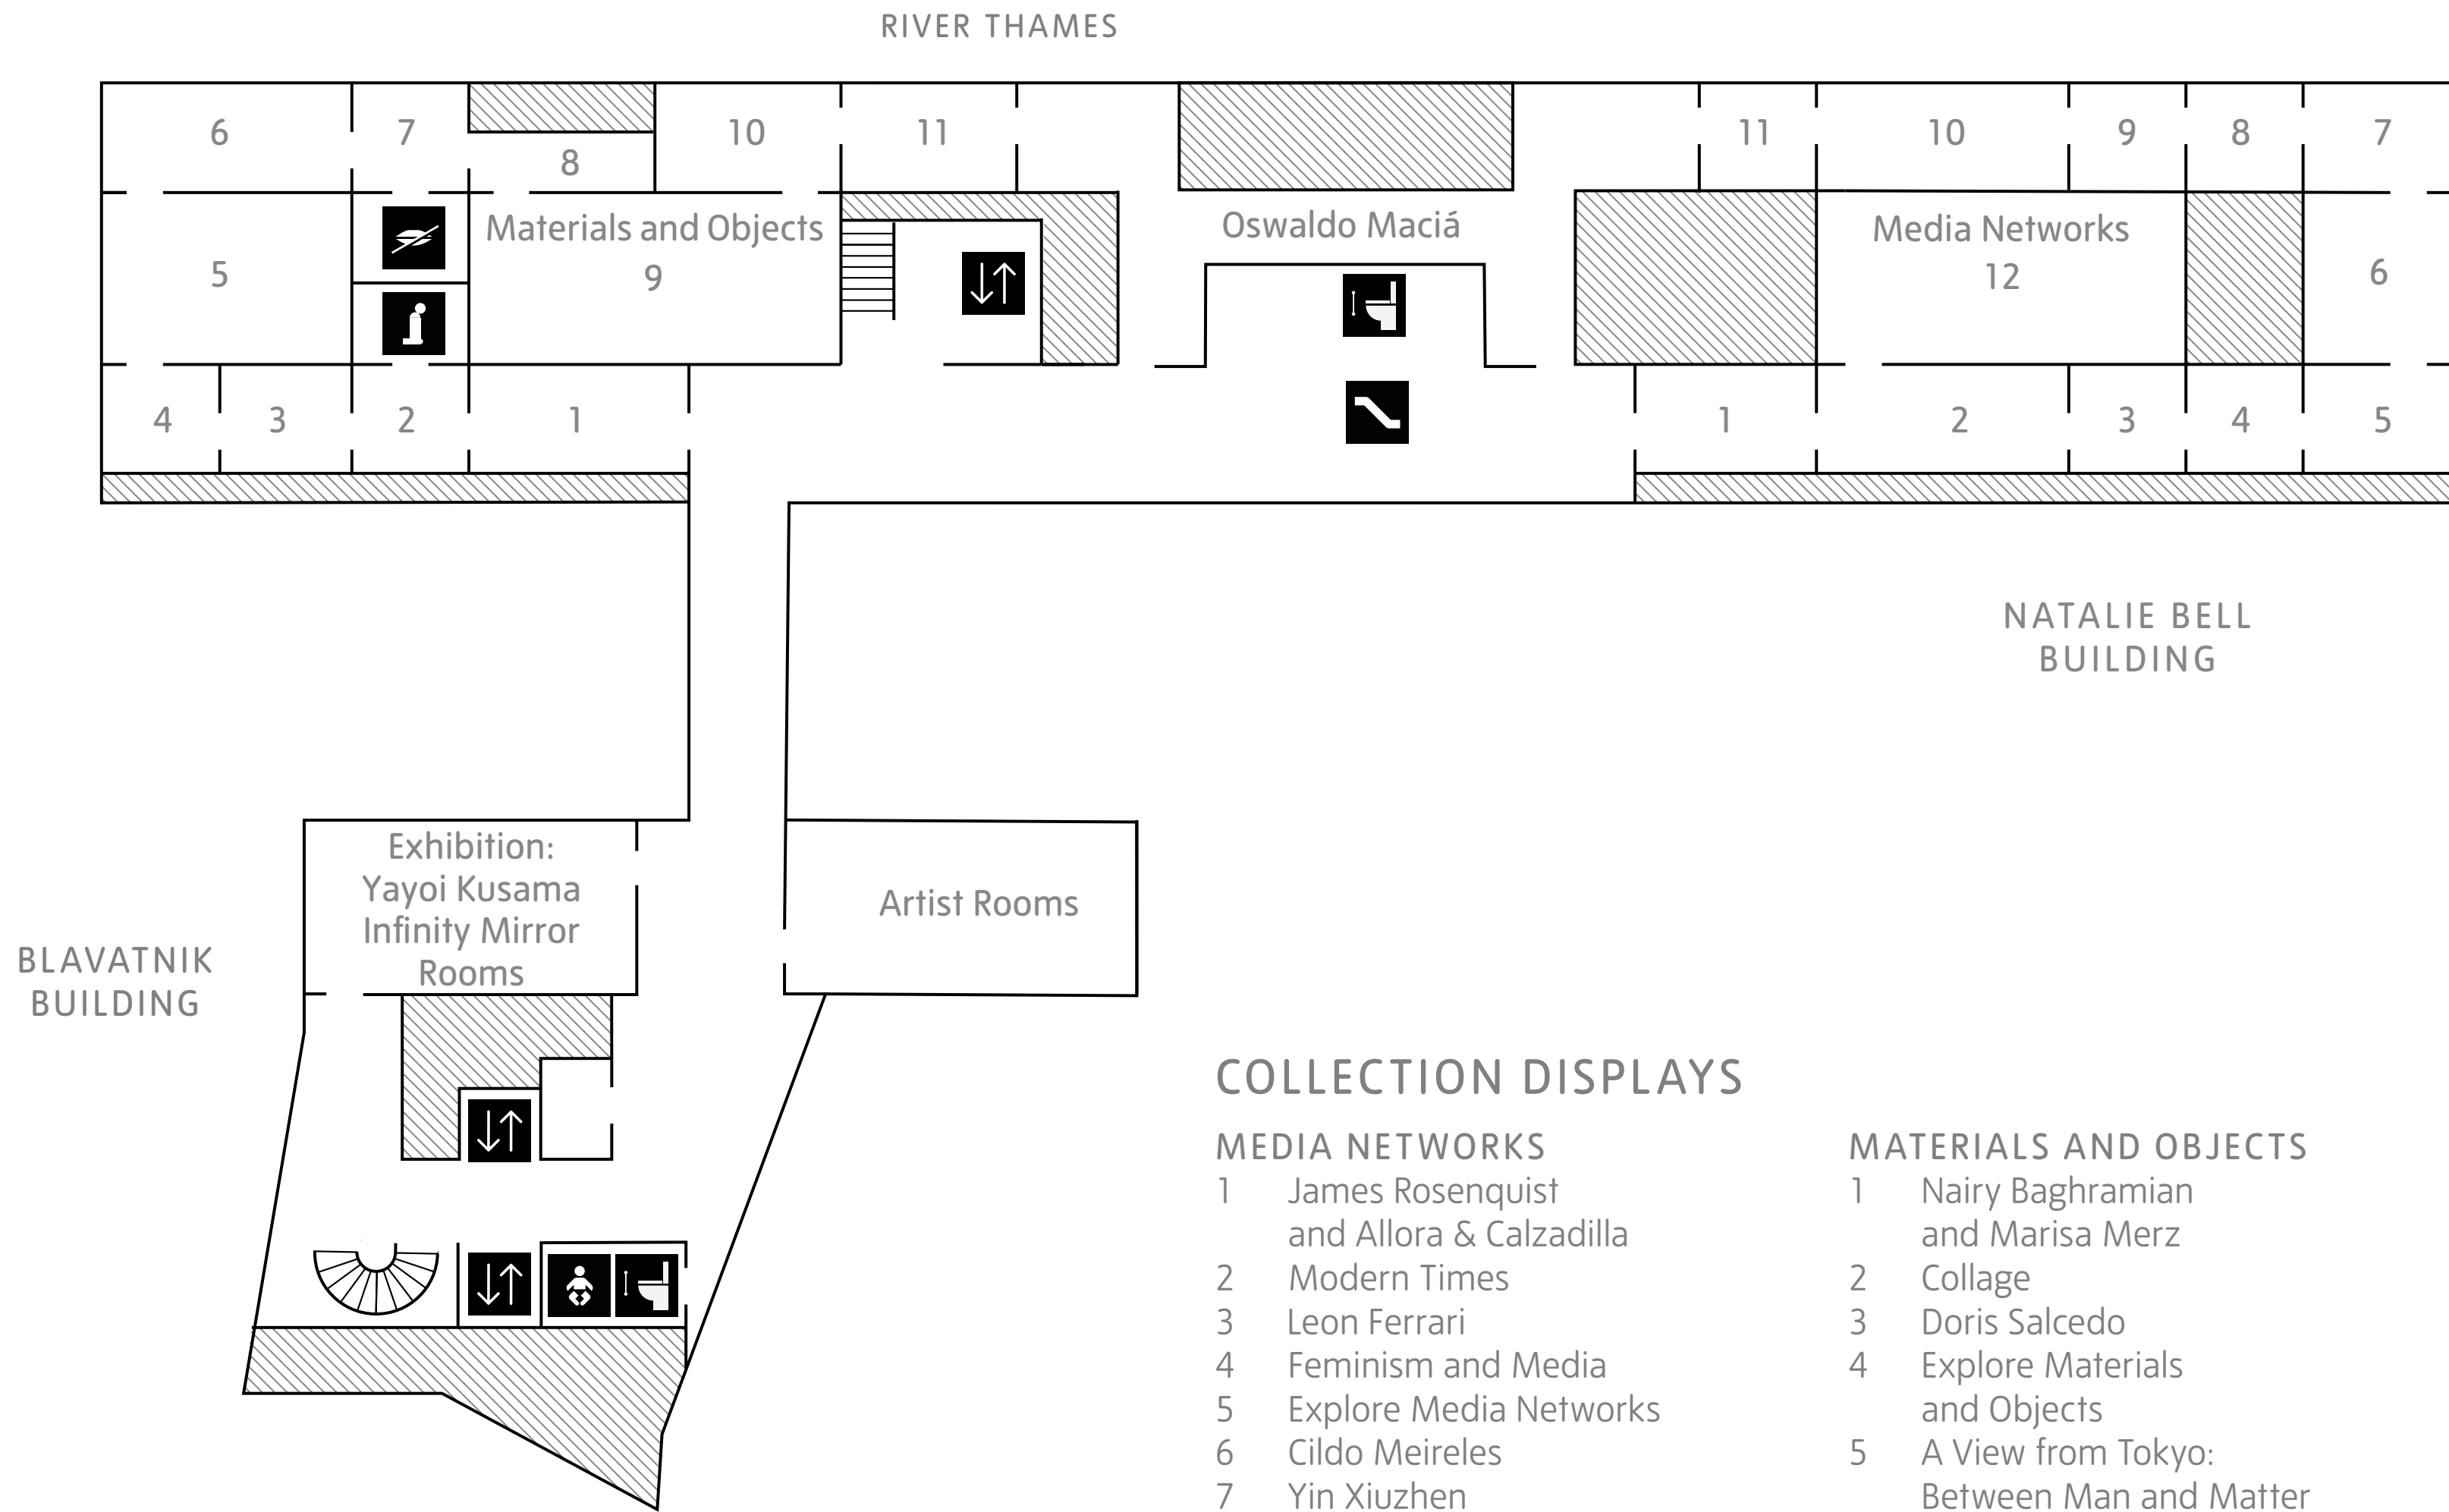

-  Lifts
-  Shop
-  Toilet
-  Baby change
-  Car park for disabled visitors

1

TATE MODERN MAP

COLLECTION DISPLAYS

IN THE STUDIO

- 1 Agnes Martin and Lenore Tawney
- 2 Studio Practice
- 3 Mohan Samant
- 4 Explore *In the Studio*
- 5 International Surrealism
- 6 The Disappearing Figure: Art after Catastrophe
- 7 Painting with White
- 8 Helen Frankenthaler
- 9 Pat Steir
- 10 Cy Twombly
- 11 Artist Rooms: Agnes Martin
- 12 A View from Zagreb: Op and Kinetic Art
- 13 Infinite Geometry

THE EY EXHIBITION:
THE MAKING OF RODIN
Exhibition tickets required

FREE EXHIBITION

A YEAR IN ART:
AUSTRALIA 1992

COLLECTION DISPLAYS

PERFORMER AND PARTICIPANT

- 1 Sharon Hayes
- 2 Silke Otto-Knapp
- 3 Lee Bul
- 4 Gutai
- 5 Lala Rukh
- 6 Currently closed
- 7 Ana Lupas
- 8 Edward Krasiński
- 9 Tamara Henderson

KEY

-  Lifts
-  Baby change
-  Toilet
-  Escalator
-  Café
-  Shop

3

TATE MODERN MAP

COLLECTION DISPLAYS

MEDIA NETWORKS

- 1 James Rosenquist and Allora & Calzadilla
- 2 Modern Times
- 3 Leon Ferrari
- 4 Feminism and Media
- 5 Explore Media Networks
- 6 Cildo Meireles
- 7 Yin Xiuzhen
- 8 Currently closed
- 9 A View from Buenos Aires: Systems and Communication
- 10 Young-Hae Chang Heavy Industries
- 11 Painting and Mass Media
- 12 Beyond Pop