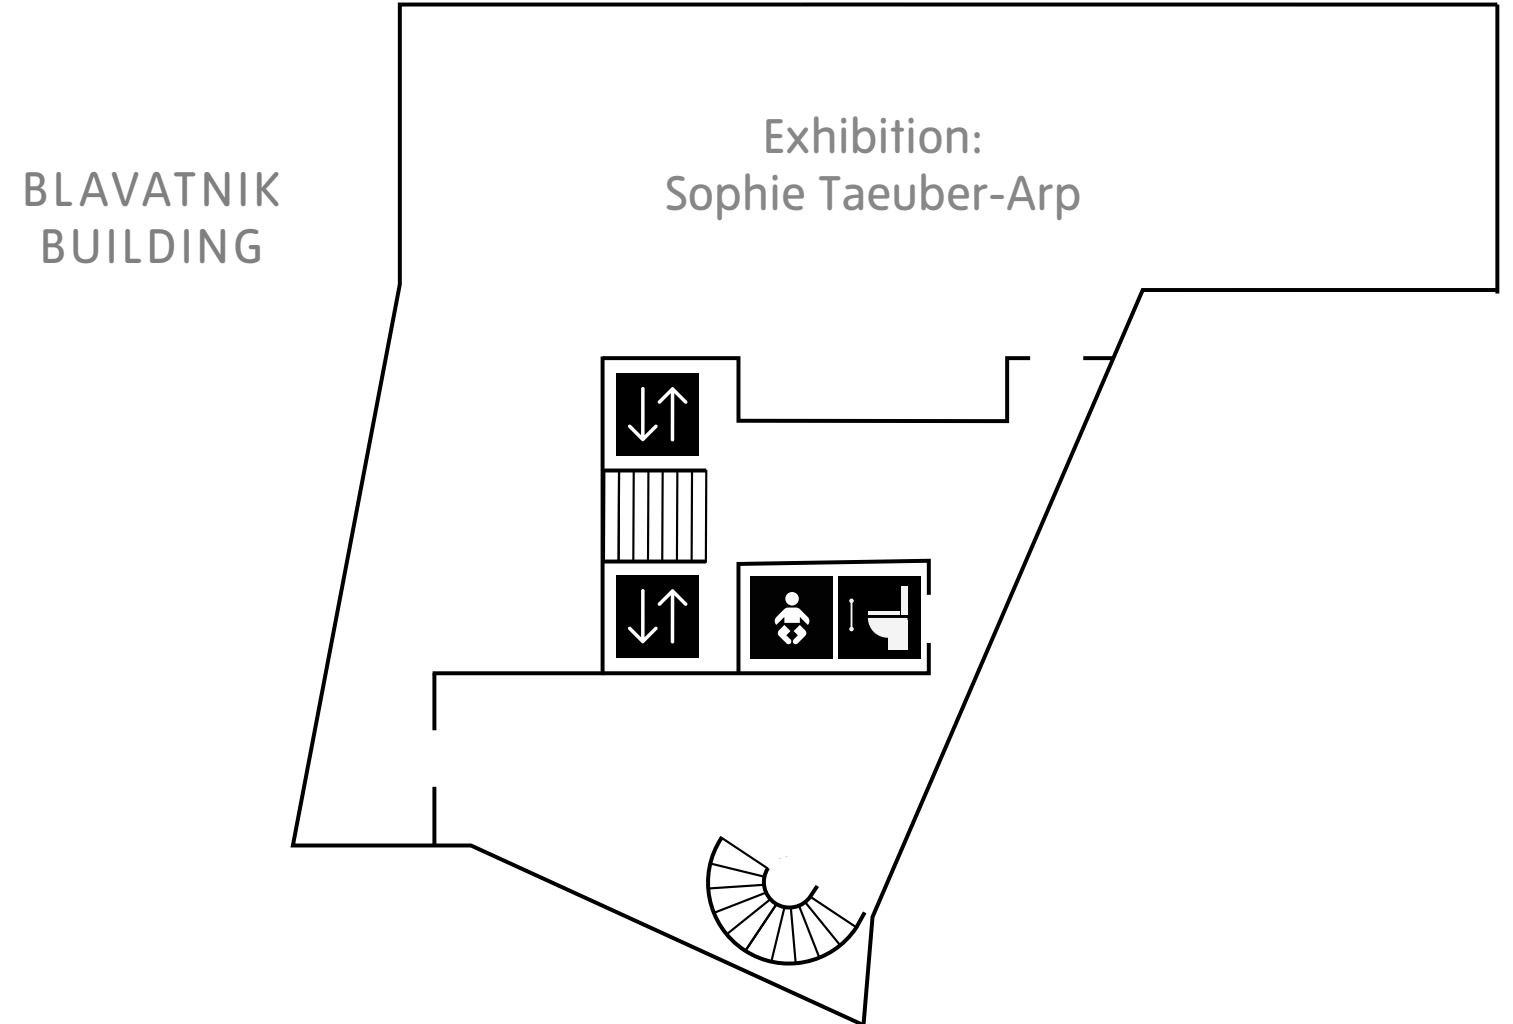

TATE MODERN MAP

TATE MODERN MAP

RIVER THAMES

KEY

- Tickets
- Lifts
- Access ramp
- Baby change
- Toilet
- Escalator
- Cloakroom, lockers
- Changing Places toilet

0

TATE MODERN MAP

KEY

-  Lifts
-  Shop
-  Toilet
-  Baby change
-  Car park for disabled visitors

1

TATE MODERN MAP

COLLECTION DISPLAYS

IN THE STUDIO

- 1 Agnes Martin and Lenore Tawney
- 2 Studio Practice
- 3 Mohan Samant
- 4 Explore *In the Studio*
- 5 International Surrealism
- 6 The Disappearing Figure: Art after Catastrophe
- 7 Painting with White
- 8 Helen Frankenthaler
- 9 Pat Steir
- 10 Cy Twombly
- 11 Artist Rooms: Agnes Martin
- 12 A View from Zagreb: Op and Kinetic Art
- 13 Infinite Geometry

EXHIBITION

SOPHIE TAEUBER-ARP
Exhibition tickets required

KEY

- Lifts
- Baby change
- Toilet
- Escalator

2

TATE MODERN MAP

NATALIE BELL BUILDING

EXHIBITION