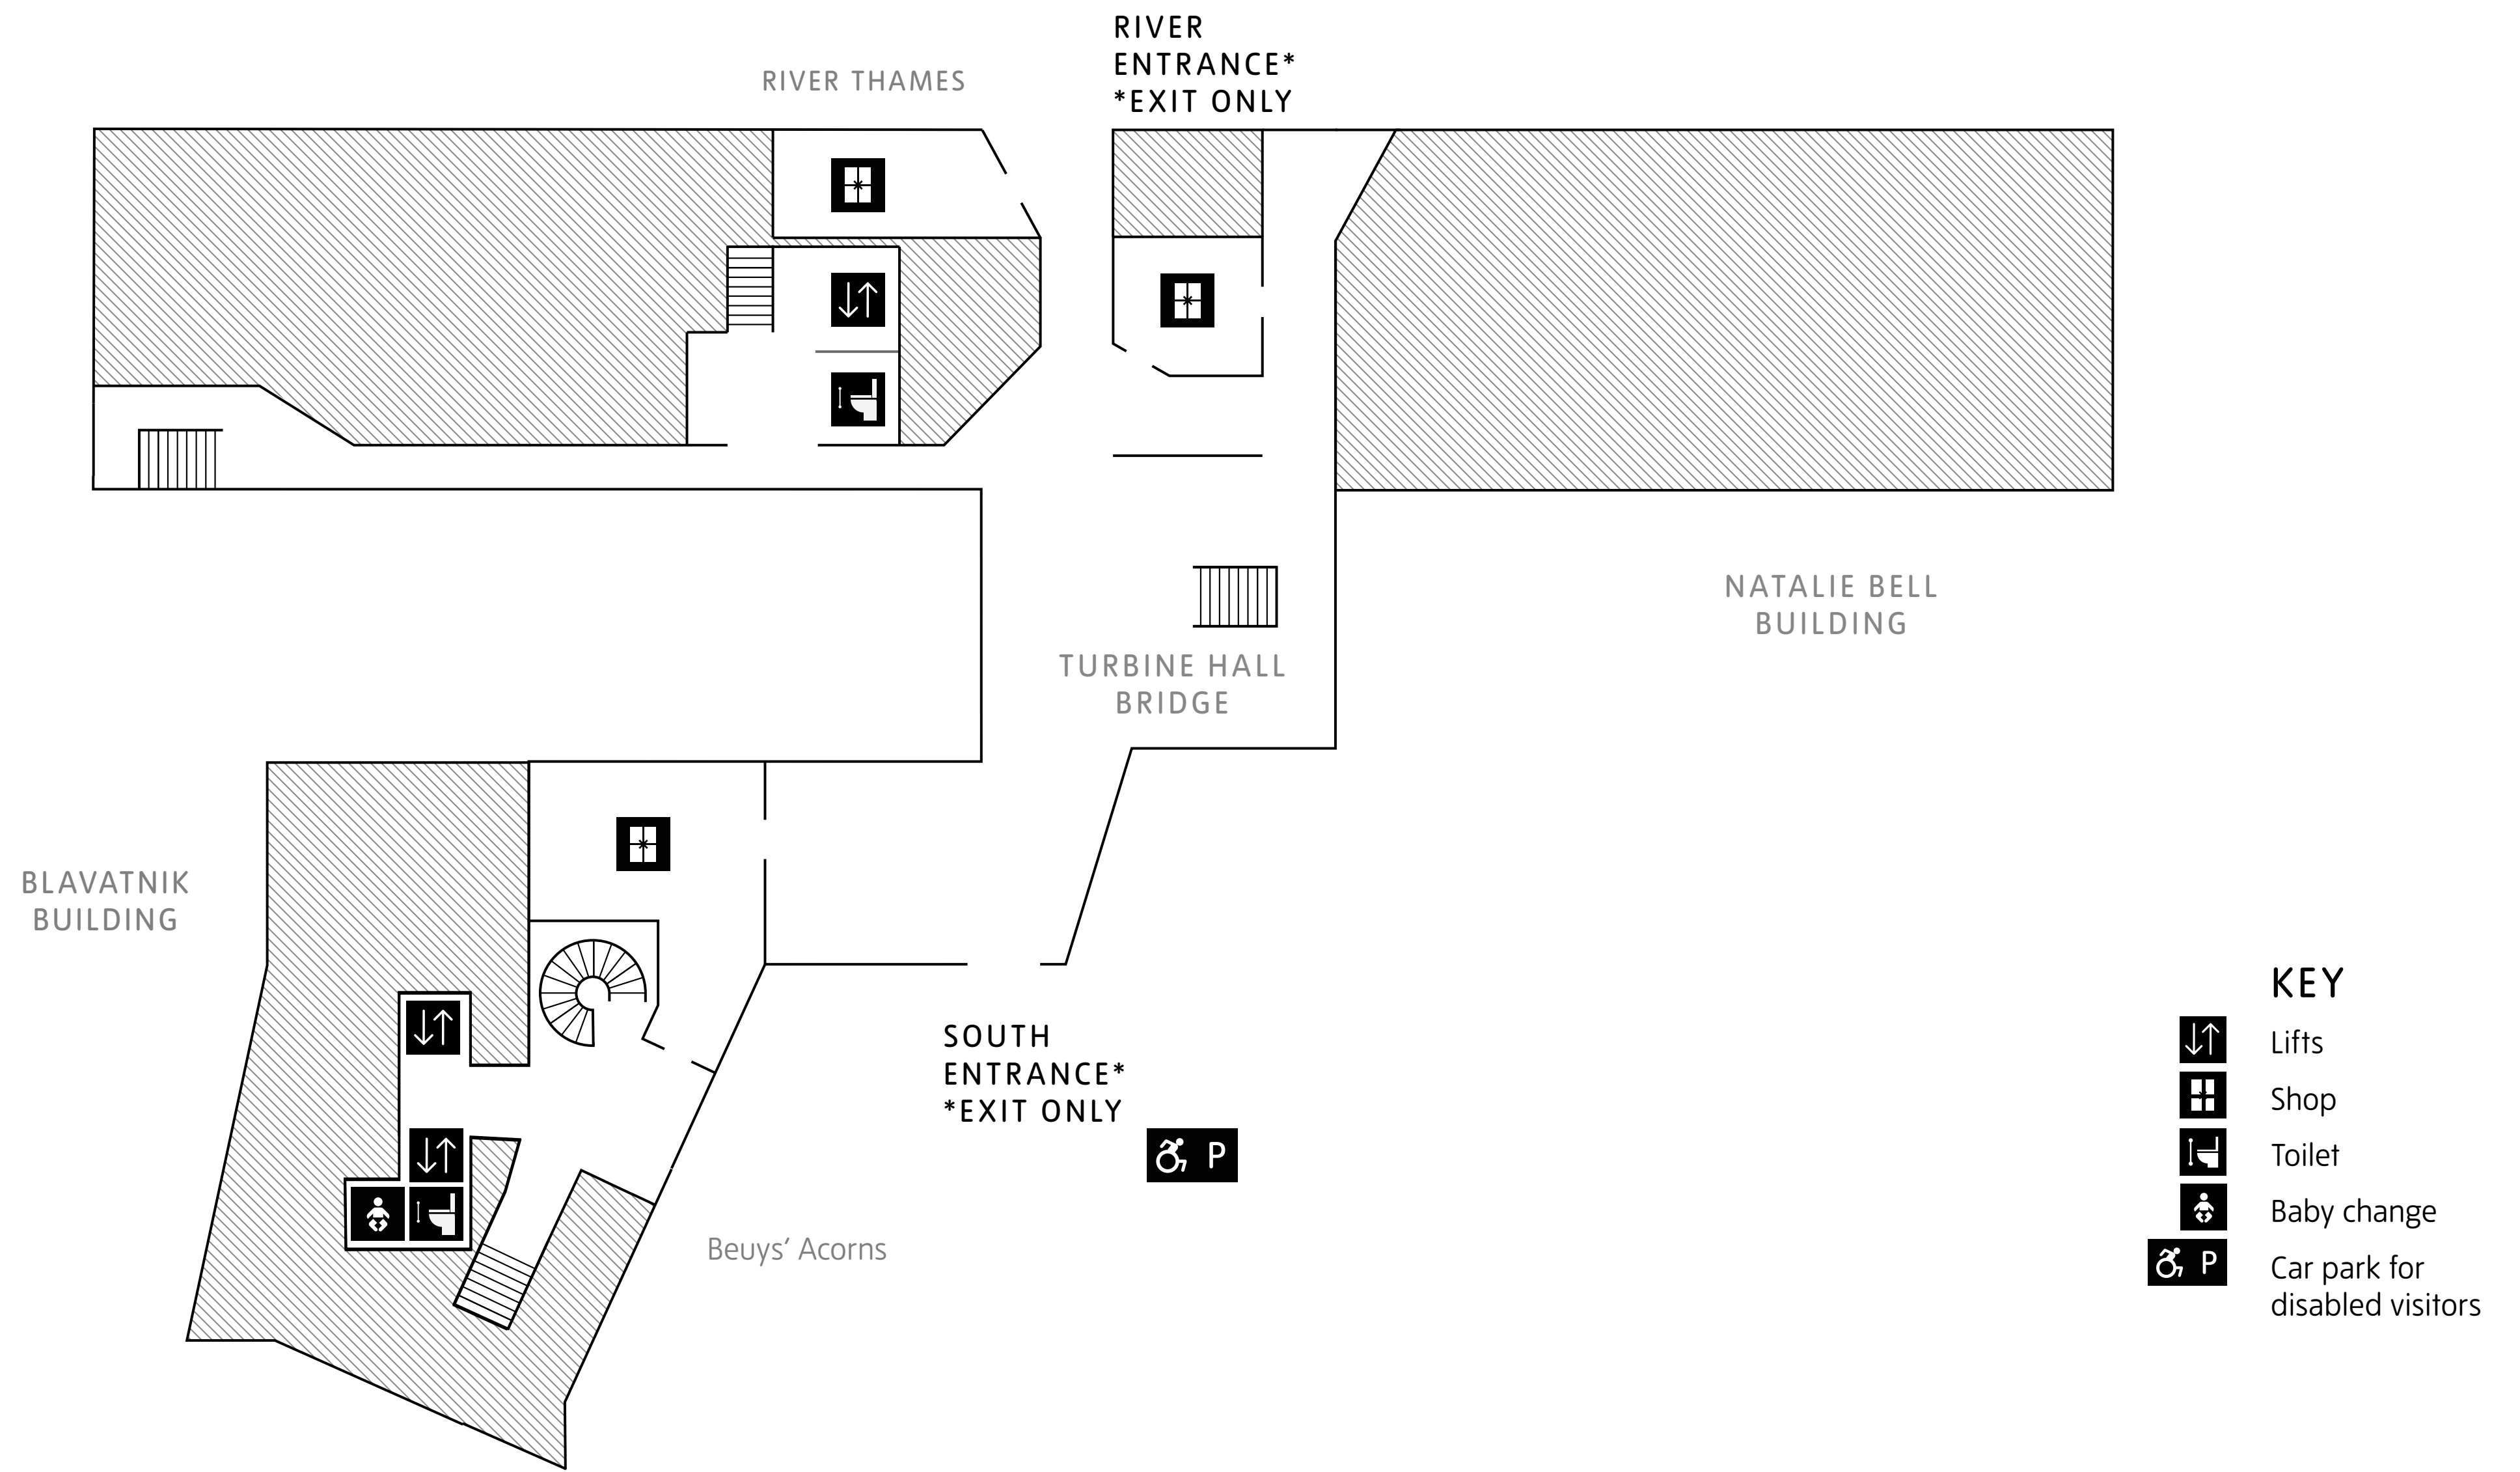

TATE MODERN MAP

TATE MODERN MAP

RIVER THAMES

KEY

- Tickets
- Lifts
- Access ramp
- Baby change
- Toilet
- Escalator
- Cloakroom, lockers
- Changing Places toilet

0

TATE MODERN MAP

KEY

-  Lifts
-  Shop
-  Toilet
-  Baby change
-  Car park for disabled visitors

1

TATE MODERN MAP

COLLECTION DISPLAYS

IN THE STUDIO

- 1 Agnes Martin and Lenore Tawney
- 2 Studio Practice
- 3 Mohan Samant
- 4 Explore *In the Studio*
- 5 International Surrealism
- 6 The Disappearing Figure: Art after Catastrophe
- 7 Painting with White
- 8 Helen Frankenthaler
- 9 Pat Steir
- 10 Cy Twombly
- 11 Artist Rooms: Agnes Martin
- 12 A View from Zagreb: Op and Kinetic Art
- 13 Infinite Geometry

EXHIBITION

SOPHIE TAEUBER-ARP
Exhibition tickets required

KEY

- Lifts
- Baby change
- Toilet
- Escalator

2

TATE MODERN MAP

NATALIE BELL BUILDING

EXHIBITION

THE EY EXHIBITION:
THE MAKING OF RODIN
Exhibition tickets required

FREE EXHIBITION

A YEAR IN ART:
AUSTRALIA 1992

COLLECTION DISPLAYS

PERFORMER AND PARTICIPANT

- 1 Sharon Hayes
- 2 Silke Otto-Knapp
- 3 Lee Bul
- 4 Gutai
- 5 Lala Rukh
- 6 Currently closed
- 7 Ana Lupas
- 8 Edward Krasiński
- 9 Tamara Henderson