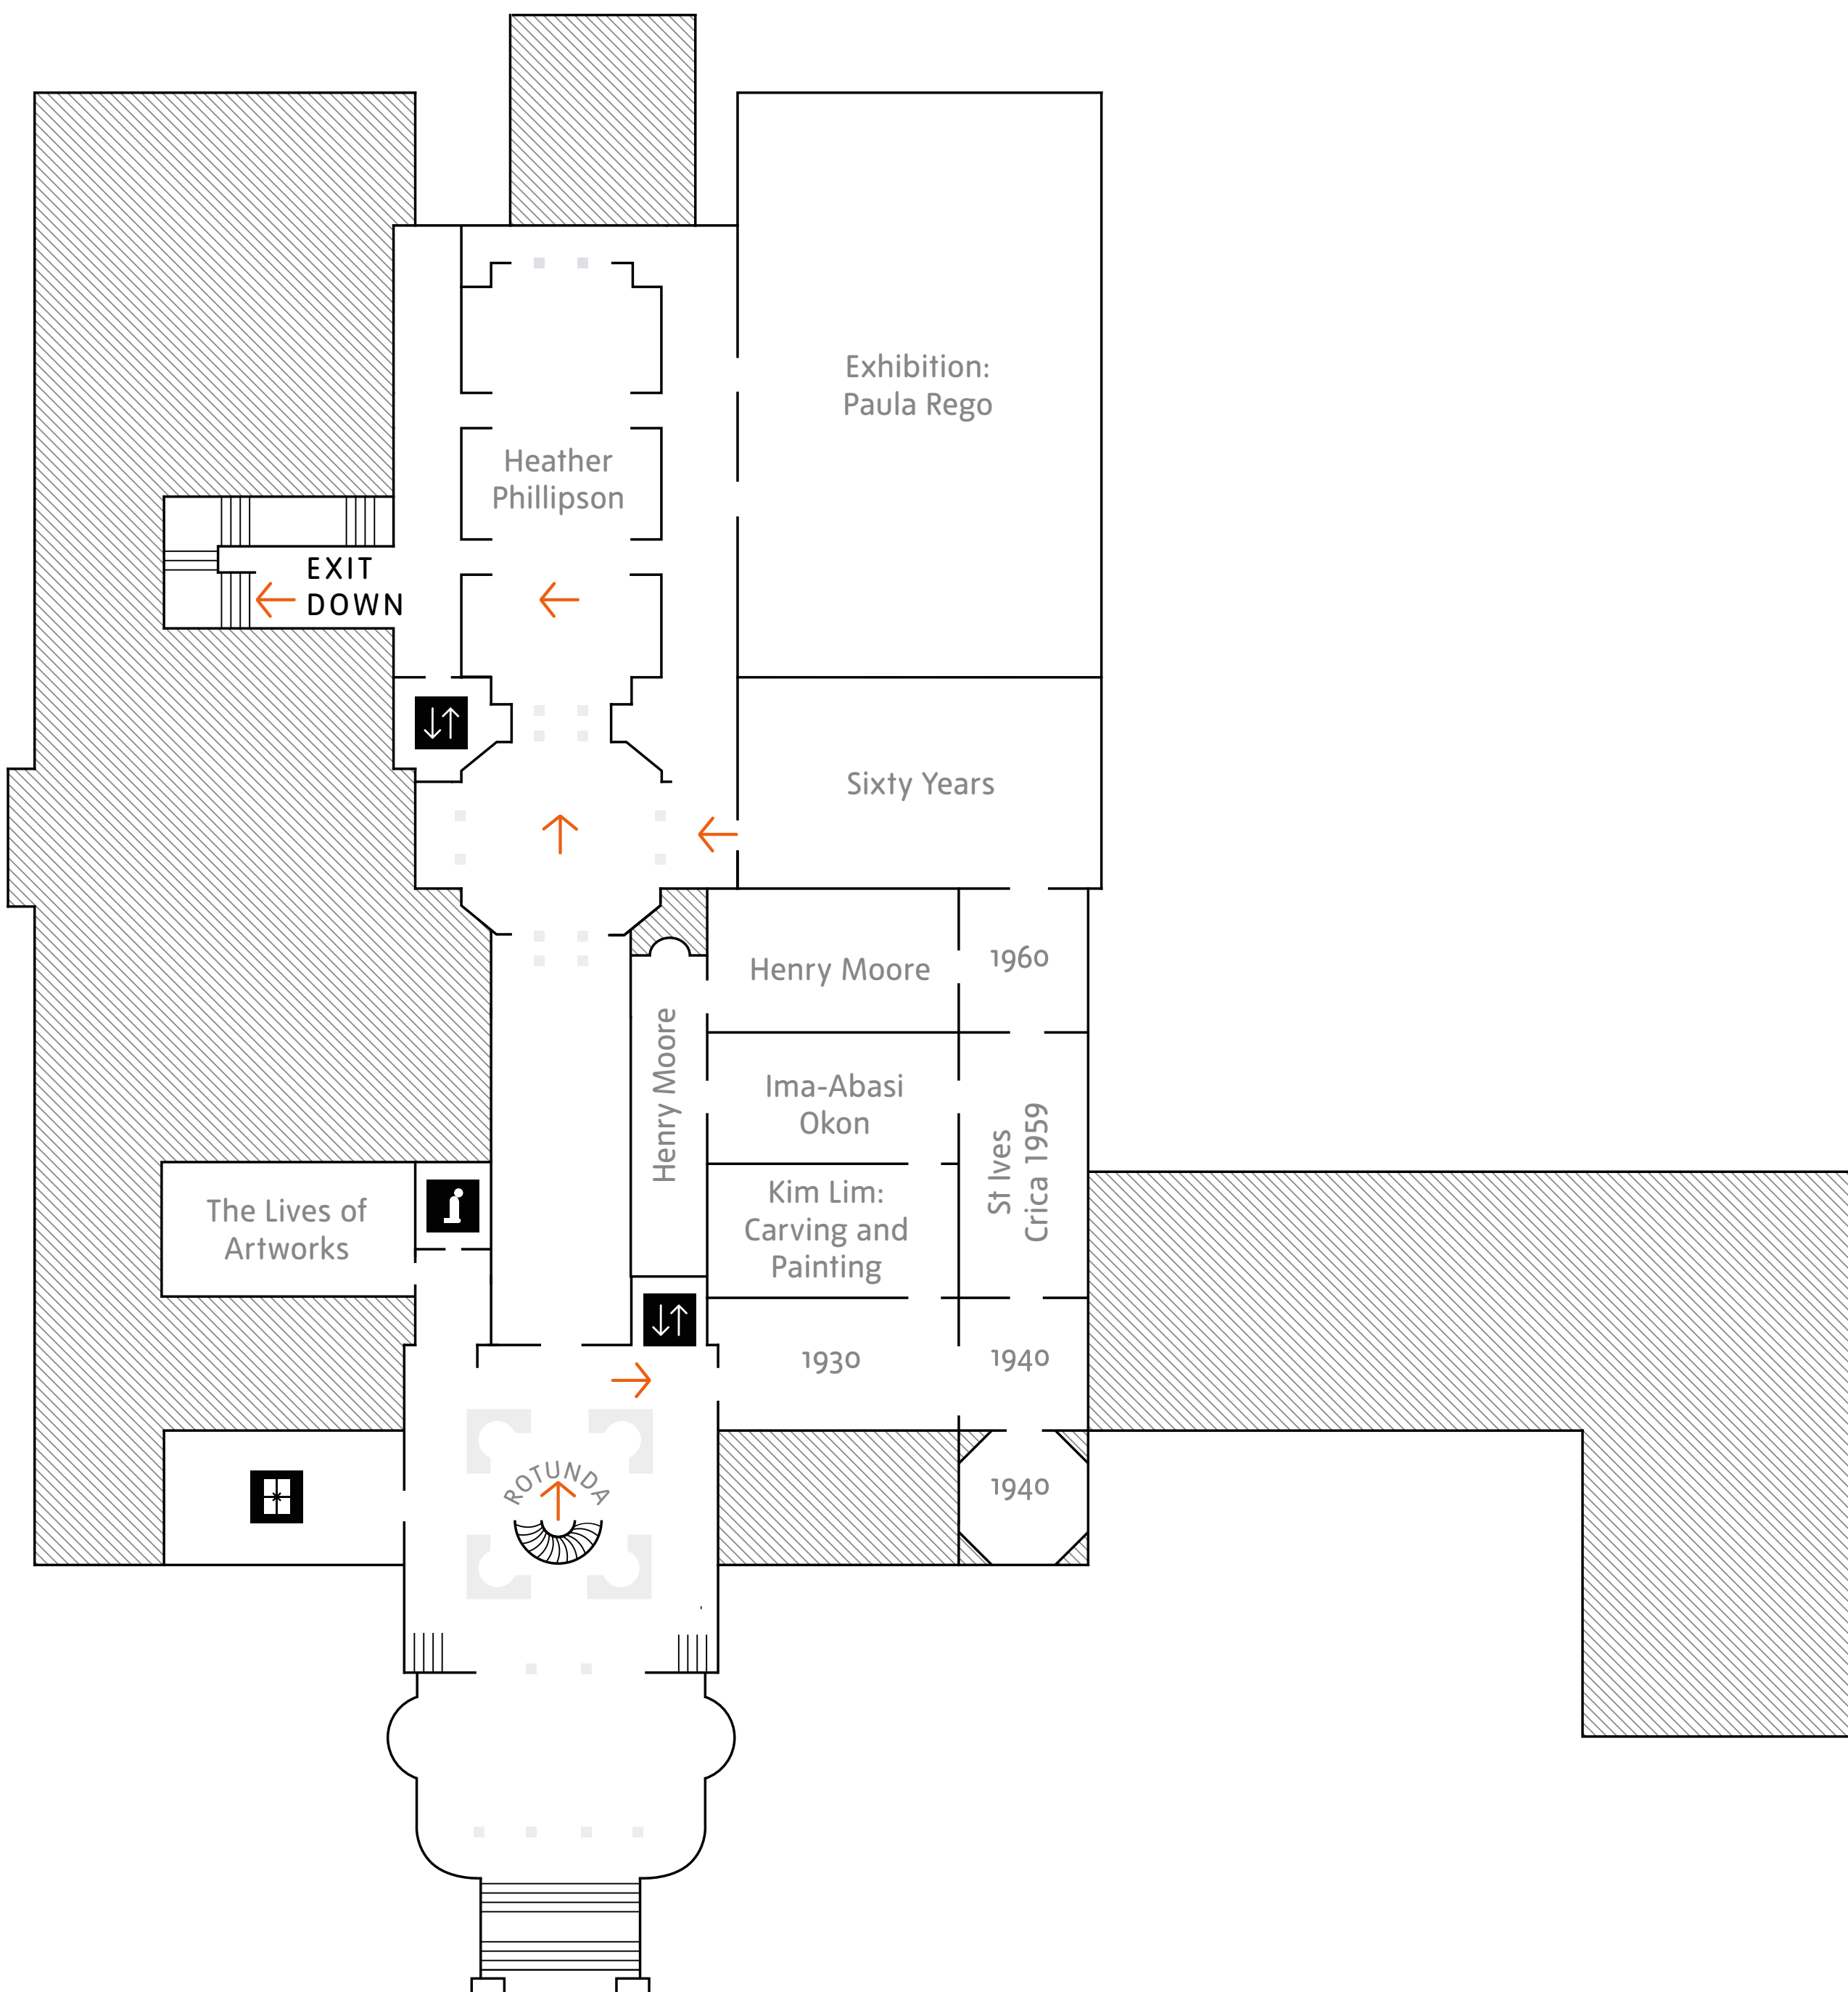

TATE BRITAIN

British Art 1930 – Now route
Main Floor

Key

← Route

↕ Lift

⊞ Shop

ⓘ Multi-faith room

RIVER THAMES

TATE BRITAIN

British Art 1930 – Now route
Lower Floor

Key

Route

Tickets

Cloakroom

Lifts

Access ramp

Baby change

Shop

Café

Toilet