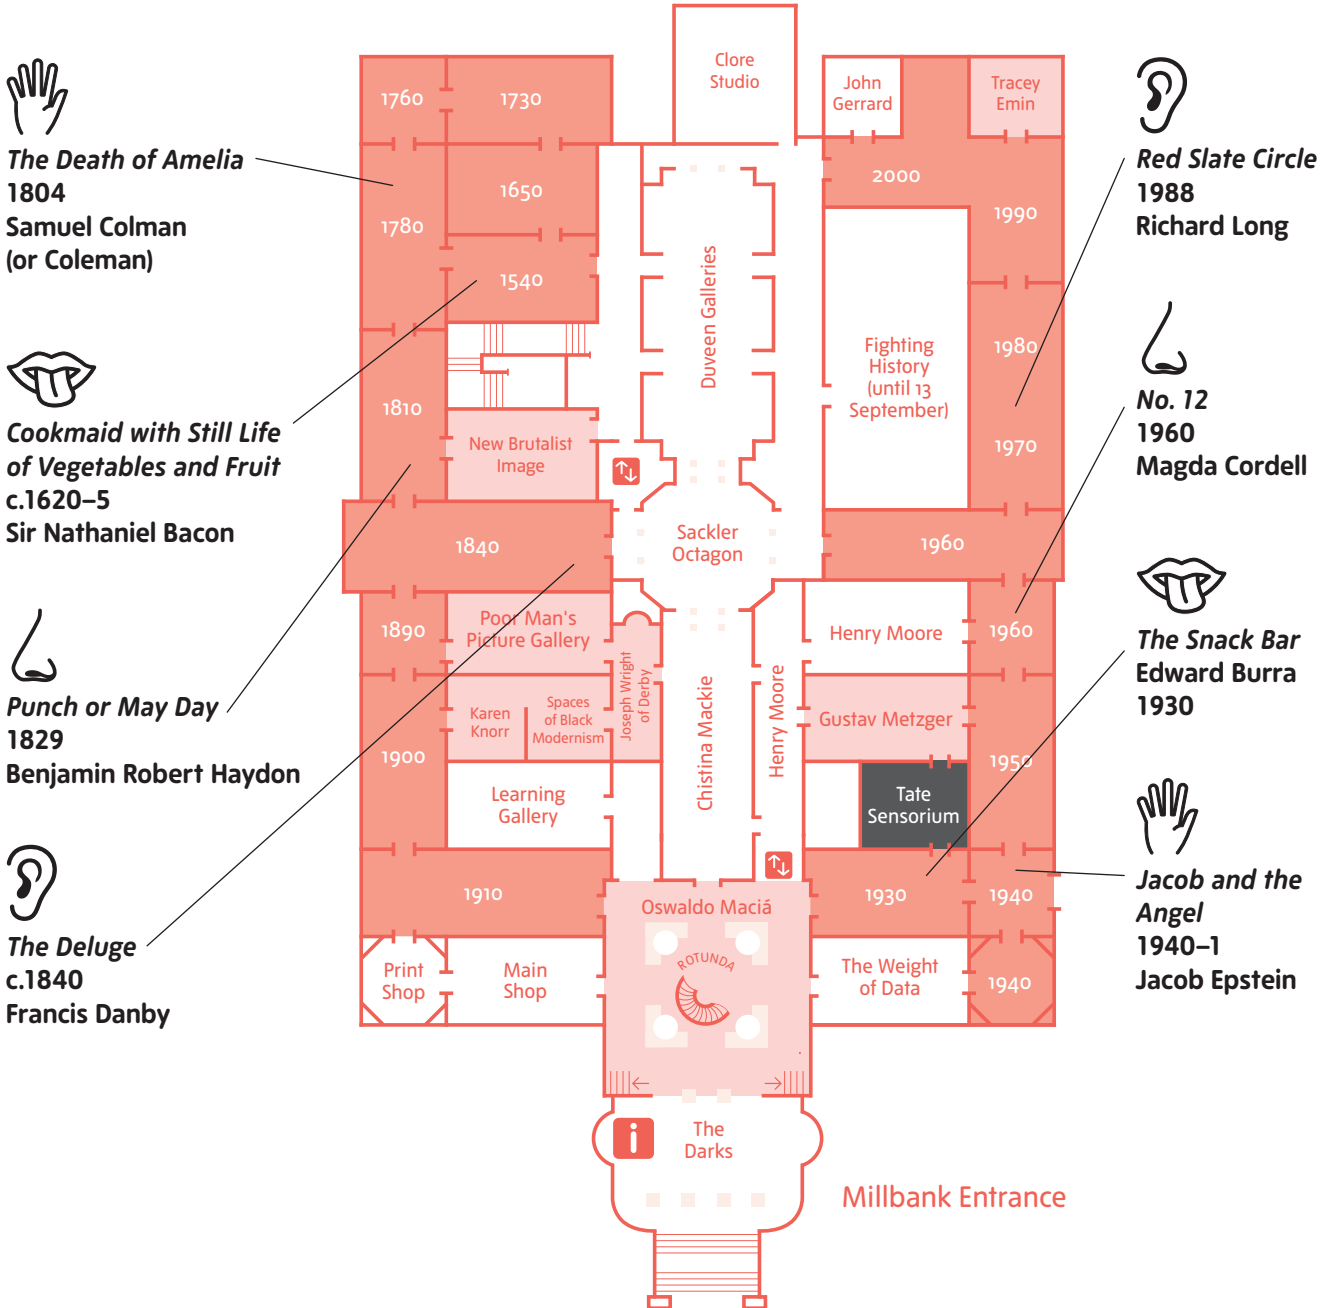

Sensory paintings to seek out in Tate Britain

The Tate Sensorium team have picked a selection of paintings on permanent display at Tate Britain which they hope inspire your sense of touch, taste, smell or hearing.

While we do encourage you to imagine how each of these works could inspire a non-visual sense, please note that these artworks are not part of the Tate Sensorium experience and we ask that you do not touch or interact with the paintings. Thank you.